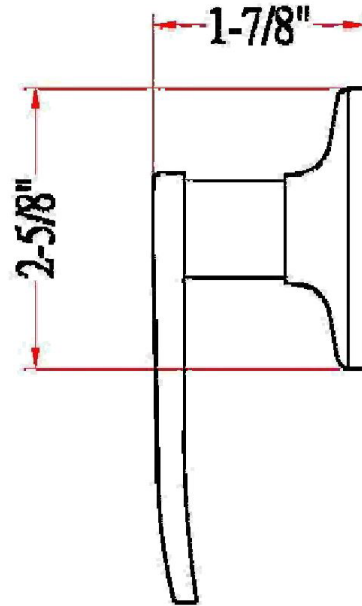

Delavan Dummy Door Handle Satin Nickel

SPECIFICATIONS

MATERIAL CONSTRUCTION:	Brass	KEYWAY:	N/A
LOCK FUNCTION:	Dummy	REMOVABLE CORE:	No
DEADBOLT FUNCTION:	N/A	LATCH FACEPLATE I:	N/A
EXTERIOR MAX PROJECTION:	1.88"	LATCH BACKSET:	N/A
INTERIOR MAX PROJECTION:	1.88"	LATCH TYPE:	N/A
KOB VS. LEVER:	Lever	LATCHBOLT THROW DISTANCE:	N/A
KNOB DIMENSIONS:	N/A	# PINS IN CYLINDER:	N/A
LEVER LENGTH:	2.94"	ANTI-BUMP PIN INSTALLED:	N/A
ROSE DIMENSIONS:	2.63" H x 2.63" W x 2.63" D	# KEYS INCLUDED:	N/A
ROSETTE / ESCUTCHEON SHAPE:	Round	SPINDLE TYPE:	Other
CROSS BORE:	2.13"	MOUNTING HARDWARE INCLUDED:	Yes
EDGE BORE:	1"	TOOLS NEEDED FOR INSTALLATION:	Phillips Screwdriver
HANDING:	Reversible	ASSEMBLED WEIGHT:	0.46 lbs.
REKEYABLE?:	No		