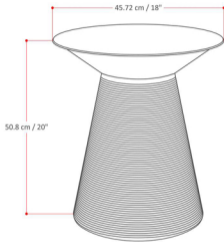

## Sheridan Metal Table

Net Weight: 11.25 ( lb )