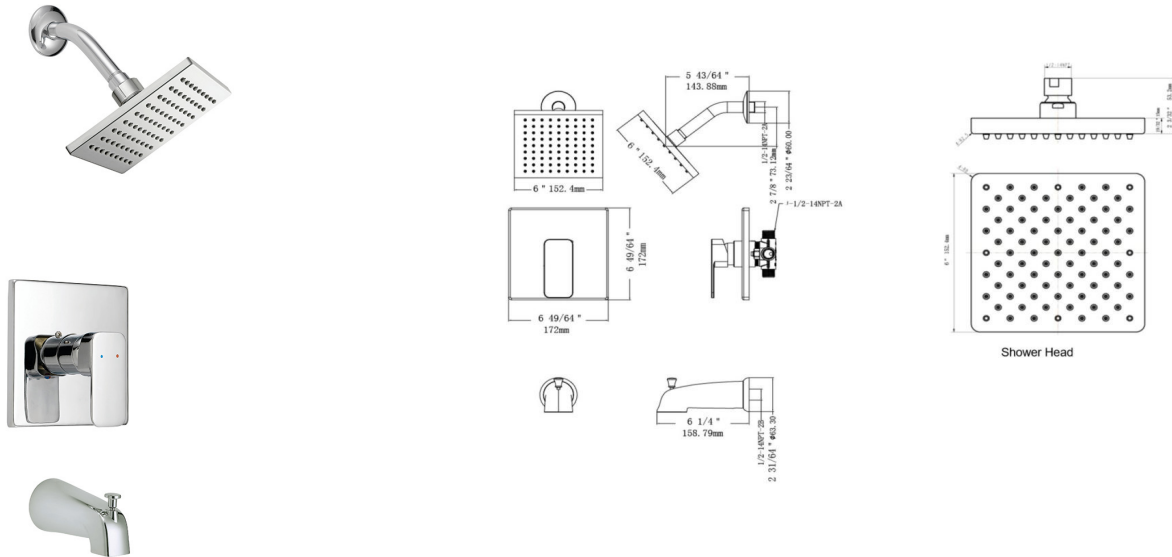

Karsen Bath and Shower Trim with Valve Polished Chrome

SPECIFICATIONS

MATERIAL:	Zinc/Brass	WEIGHT:	5.58 lbs.
HANDLE MATERIAL:	Zinc	PVD FINISH:	No
SPOUT MATERIAL:	N/A	ESCUTCHEON INCLUDED:	Yes
CARTRIDGE MATERIAL:	N/A	VALVE INCLUDED:	Yes
WATERWAY MATERIAL:	Brass	PRESSURE BALANCED VALVE:	Yes
VALVE MATERIAL:	Brass	TYPE OF SHOWER HEAD:	N/A
DRAIN MATERIAL:	N/A	SHOWER HEAD FUNCTIONS (QTY):	N/A
FAUCET TYPE:	Bath & Shower Trim	SHOWER HEAD NOZZLE TYPE:	N/A
SPOUT REACH:	N/A	SHOWER HEAD SHAPE:	N/A
FLOW RATE:	1.8 GPM	SHOWER HEAD PUSH BUTTON:	No
LOW FLOW:	Yes	TUB SPOUT TYPE:	Threaded
HANDLES CONFIGURATION:	Single Handle	TUB SPOUT DIVERTER INCLUDED:	Yes
HANDLE REACH:	N/A		
QUICK ATTACH INCLUDED:	Yes		
DIMENSIONS:	5" H x 11" L x 7.5" D		