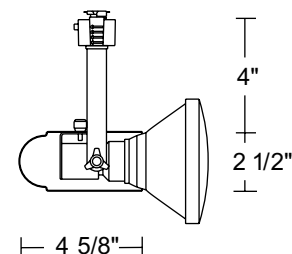

Line Voltage Universal

Construction Drawn steel housing with steel yoke.

Aiming 90° vertical aiming capability and 358° rotation • One locking knob provided.

Catalog Number	Description	Finish	Lamp
T308 WH	Universal w/Juno Universal Track Adapter	White	50W R20/50W PAR20/85W BR30/75W PAR30/120W BR40/150W PAR38
T308 BL	Universal w/Juno Universal Track Adapter	Black	50W R20/50W PAR20/85W BR30/75W PAR30/120W BR40/150W PAR38