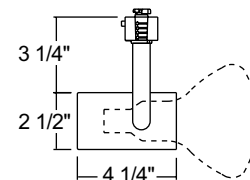

Economy Line Voltage Universal

Construction Steel housing with steel yoke.

Aiming 90° vertical aiming capability and 358° rotation.

Catalog Number	Description	Finish	Lamp
T620 WH	Universal w/Juno Universal Track Adapter	White	50W R20/50W PAR20/85W BR30/75W PAR30/120W BR40/150W PAR38
T620 BL	Universal w/Juno Universal Track Adapter	Black	50W R20/50W PAR20/85W BR30/75W PAR30/120W BR40/150W PAR38