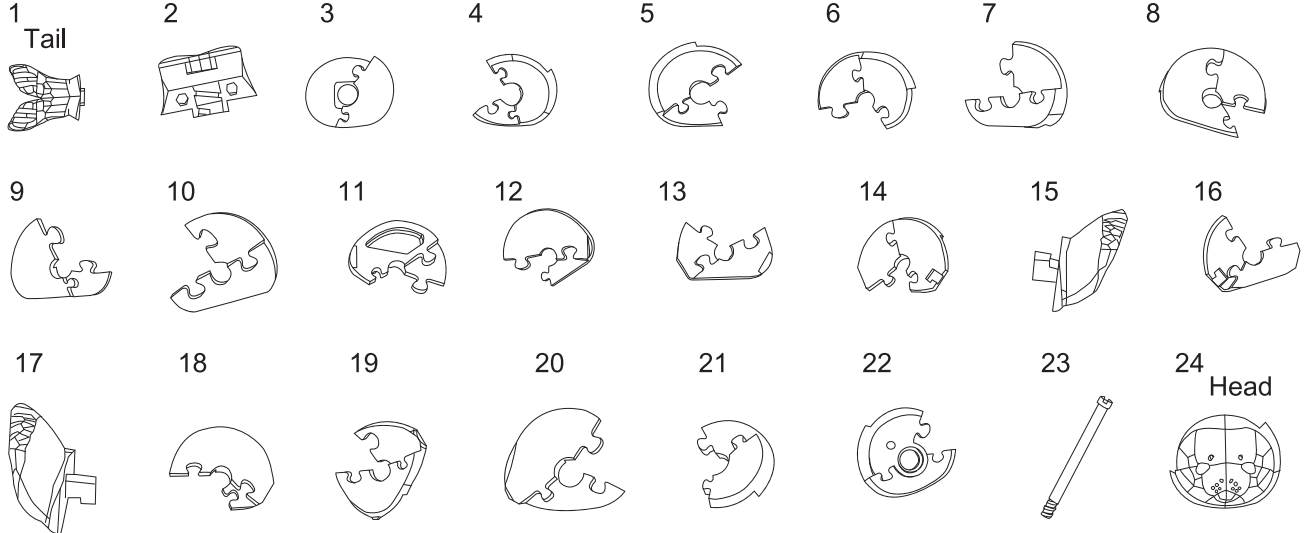

Baby Seals
AGES 12+

ORIGINAL 3D CRYSTAL PUZZLES™

INSTRUCTIONS

1. Please count and make sure all of the pieces are present before assembly.
2. The pole pieces are delicate. To prevent damage, do not use excessive force.
3. Assemble the crystal puzzle by putting the puzzle pieces together in the order shown below.
4. Missing a piece? Email consumer@ugames.com or call (866)-853-8970 with the missing piece number.

Big

Small