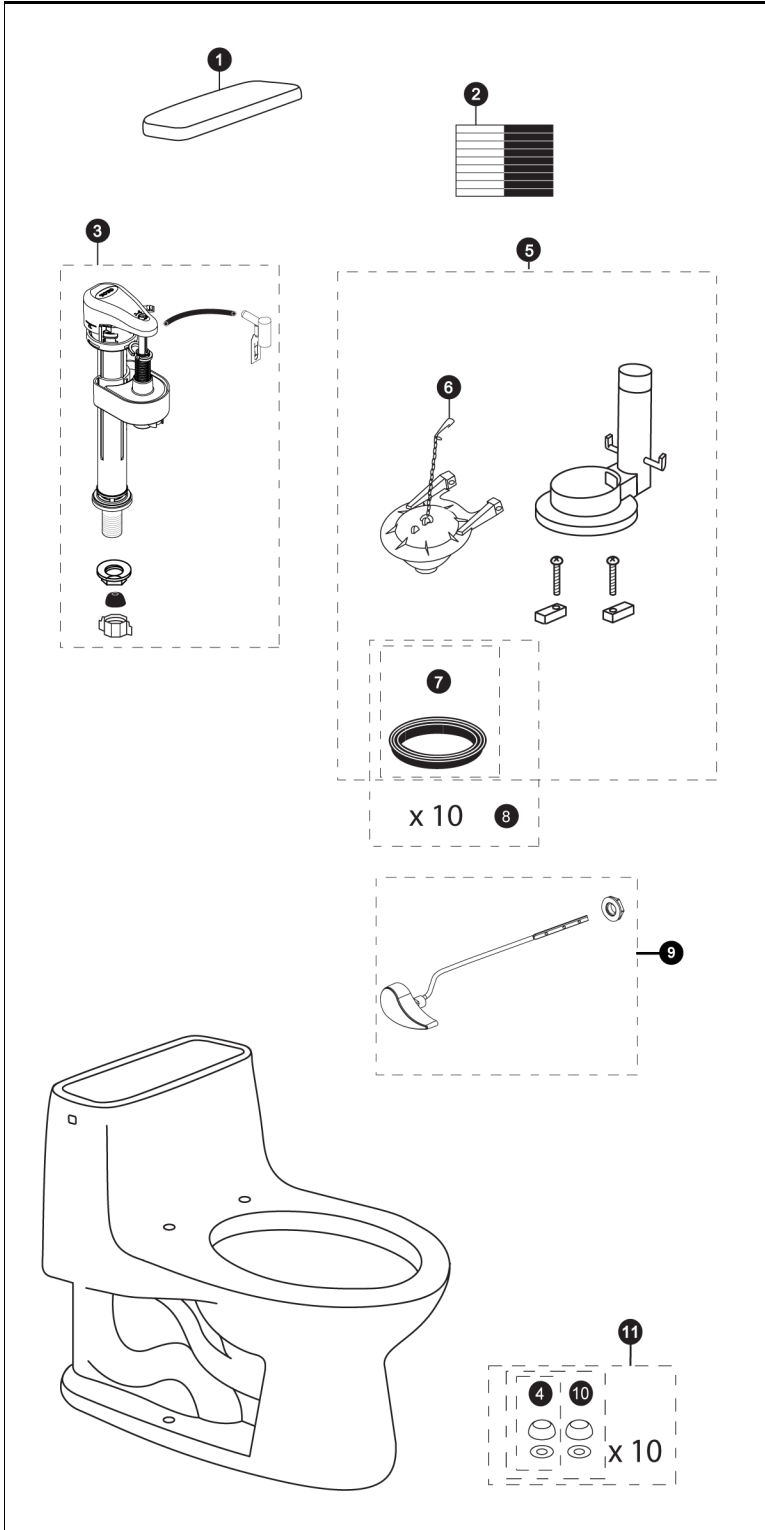

Ultimate®
1.6 Gpf Toilet, Round,
Power Gravity®, 12" Rough-In

Items	Parts	Description	
1	TCU854CRP#01	Tank Lid w/ Velcro Tape - Cotton	
	TCU854CRP#03	Tank Lid w/ Velcro Tape - Bone	
	TCU854CRP#11	Tank Lid w/ Velcro Tape - Colonial White	
	TCU854CRP#12	Tank Lid w/ Velcro Tape - Sedona Beige	
2	THU107	Velcro Tape	
3	TSU54A	Fill Valve	
4	THU044#01	Bolt Cap - Cotton	
	THU044#03	Bolt Cap - Bone	
	THU044#11	Bolt Cap - Colonial White	
	THU044#12	Bolt Cap - Sedona Beige	
5	THU002Z	Flush Valve Assembly w/ Flapper	
6	THU140S	Flapper w/ Chain	
7	9BU002E	Flush Valve Gasket (1 piece)	
8	THU097	Flush Valve Gasket (10 pieces)	
	9	THU004#01	Trip Lever - Cotton
		THU004#03	Trip Lever - Bone
		THU004#11	Trip Lever - Colonial White
THU004#12		Trip Lever - Sedona Beige	
10	THU004#CP	Trip Lever - Polished Chrome	
	THU004#BN	Trip Lever - Brushed Nickel	
	THU004#PN	Trip Lever - Polished Nickel	
	THU044S#01	Bolt Cap Set - Cotton (2 pieces)	
11	THU044S#03	Bolt Cap Set - Bone (2 pieces)	
	THU044S#11	Bolt Cap Set - Colonial White (2 pieces)	
	THU044S#12	Bolt Cap Set - Sedona Beige (2 pieces)	
	THU098#01	Bolt Cap Sets - Cotton (20 pieces)	
	THU098#03	Bolt Cap Sets - Bone (20 pieces)	
	THU098#11	Bolt Cap Sets - Colonial White (20 pieces)	
	THU098#12	Bolt Cap Sets - Sedona Beige (20 pieces)	

Note:

Product Number Explanations

One-Piece Toilet

(MS) Toilet & Seat Combination
(CST) Gravity Type Toilet
(853) Toilet Model
(113) Seat Model

Actual Product may vary slightly from illustration.