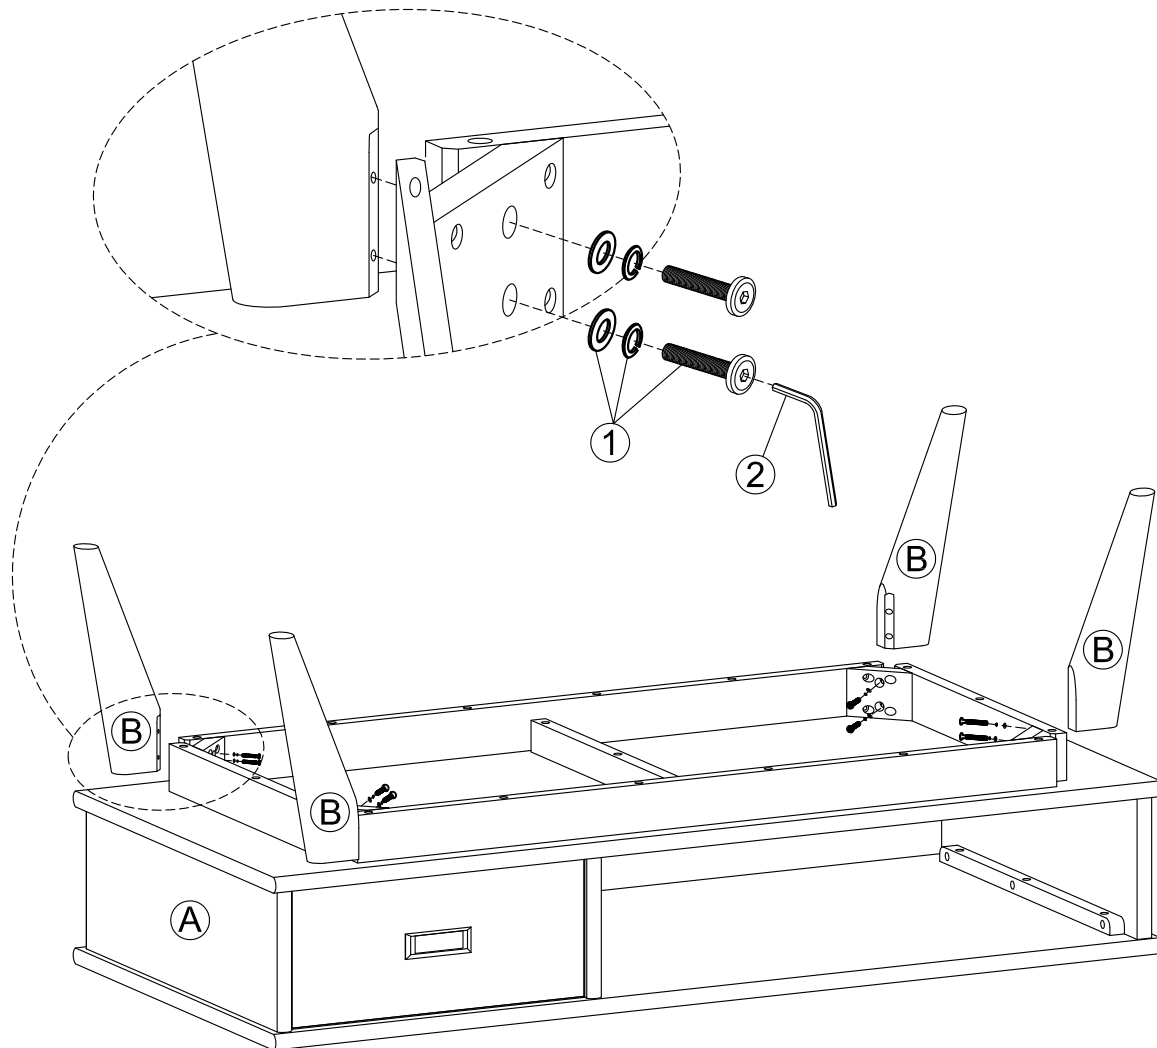

STEP-1

1. Attach Legs (B) to Top (A).
2. Use 8 sets Bolts and Washers (1) to secure part (A) and (B) (2 sets on each Leg).
3. Use Allen Key (2) to tighten Allen Key Bolts. Do not over-tighten.