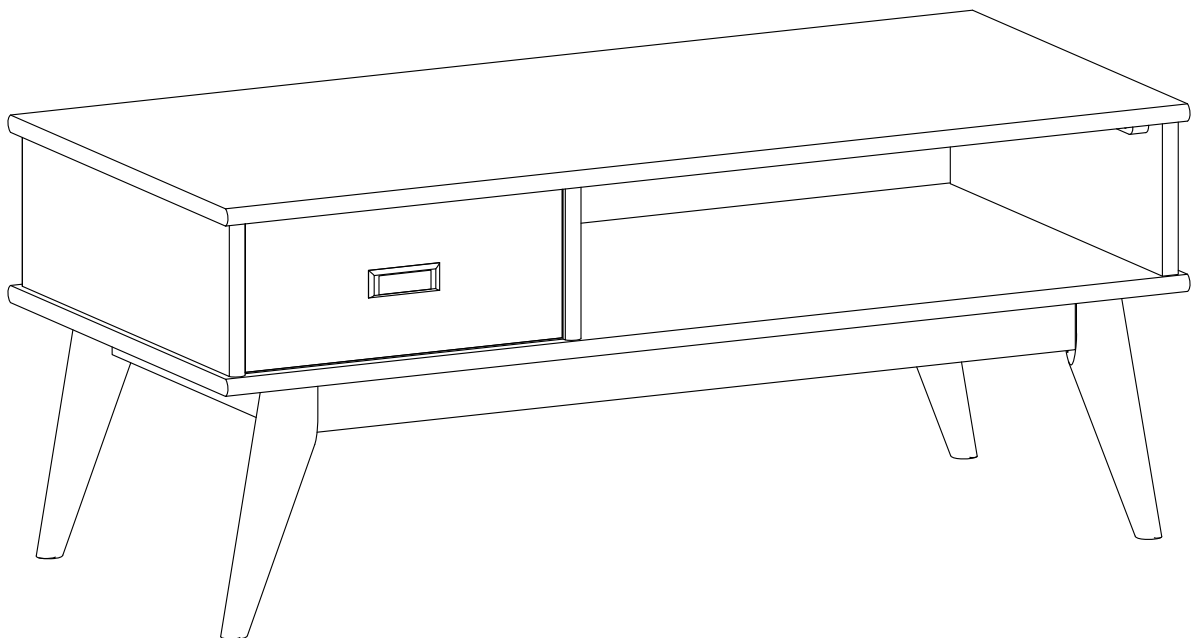

**SIMPLI™**  
**H O M E**

*Wynden+Hall™*  
HOME DECOR  
brooklyn + max™

DRAPER / BAXTER / TIERNEY

---

COFFEE TABLE

MODEL # 3AXCDRP-01