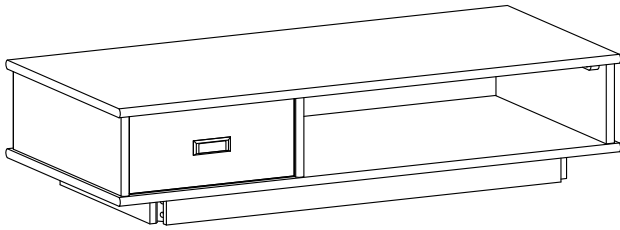

A

TOP  
QTY 1

B

LEG  
QTY 2 PAIRS

HARDWARE DESCRIPTION

1

BOLTS AND WASHERS  
M8 x 60 mm  
QTY 8 SETS

2