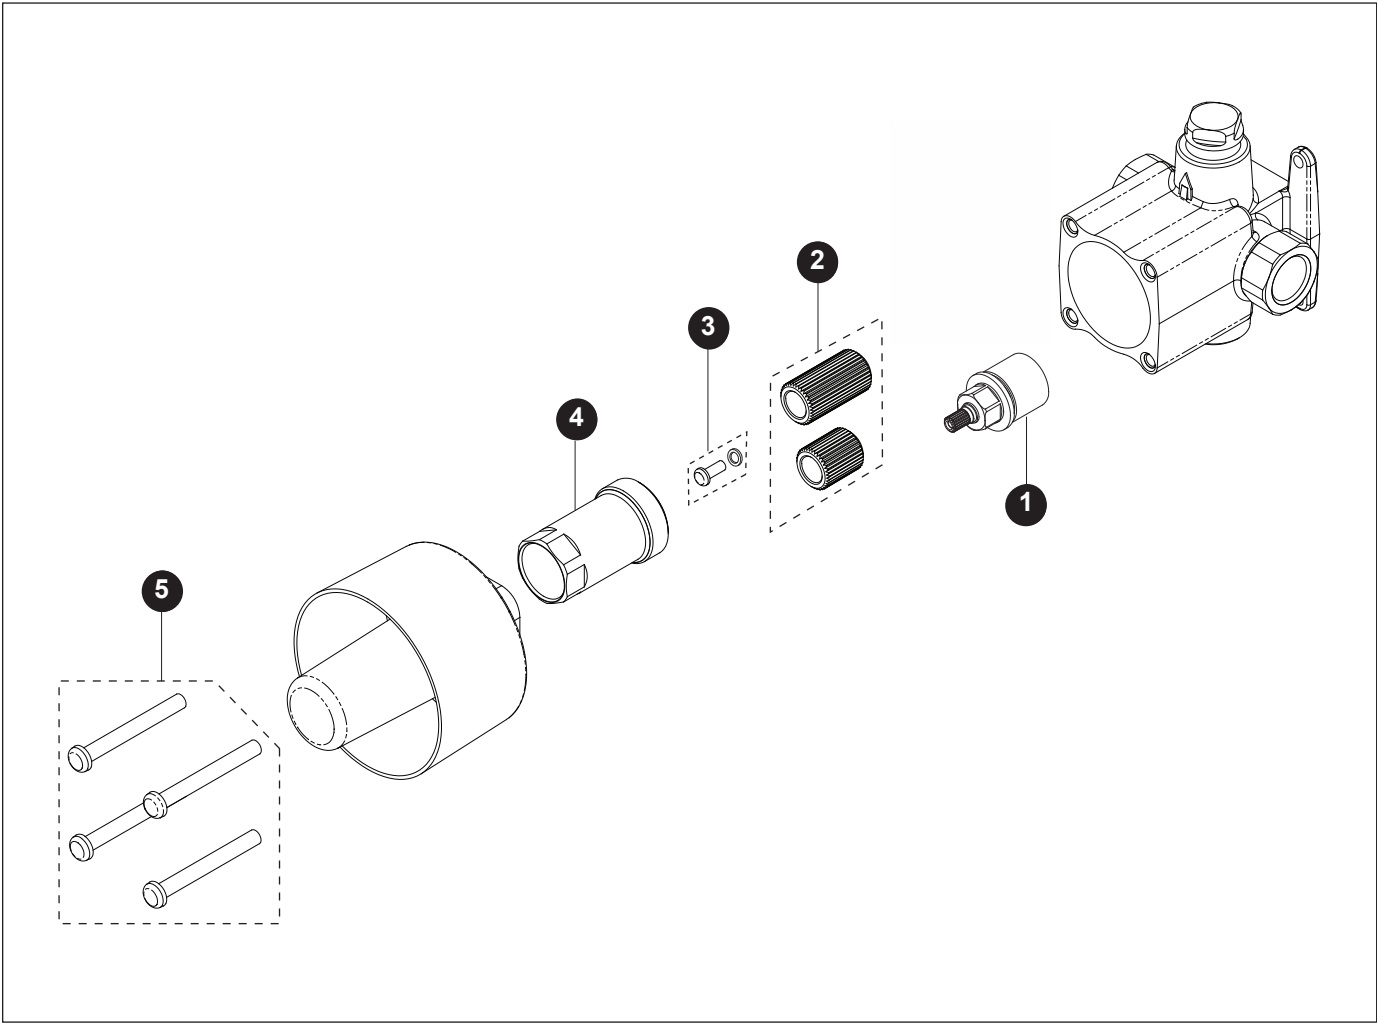

Two-Way Volume Control Valve

Item	Part	Description
1	THP4611	Cartridge
2	THP4613	Stems
3	THP4016	Screw & Washer
4	THP4612	Nut
5	THP4340	Screws