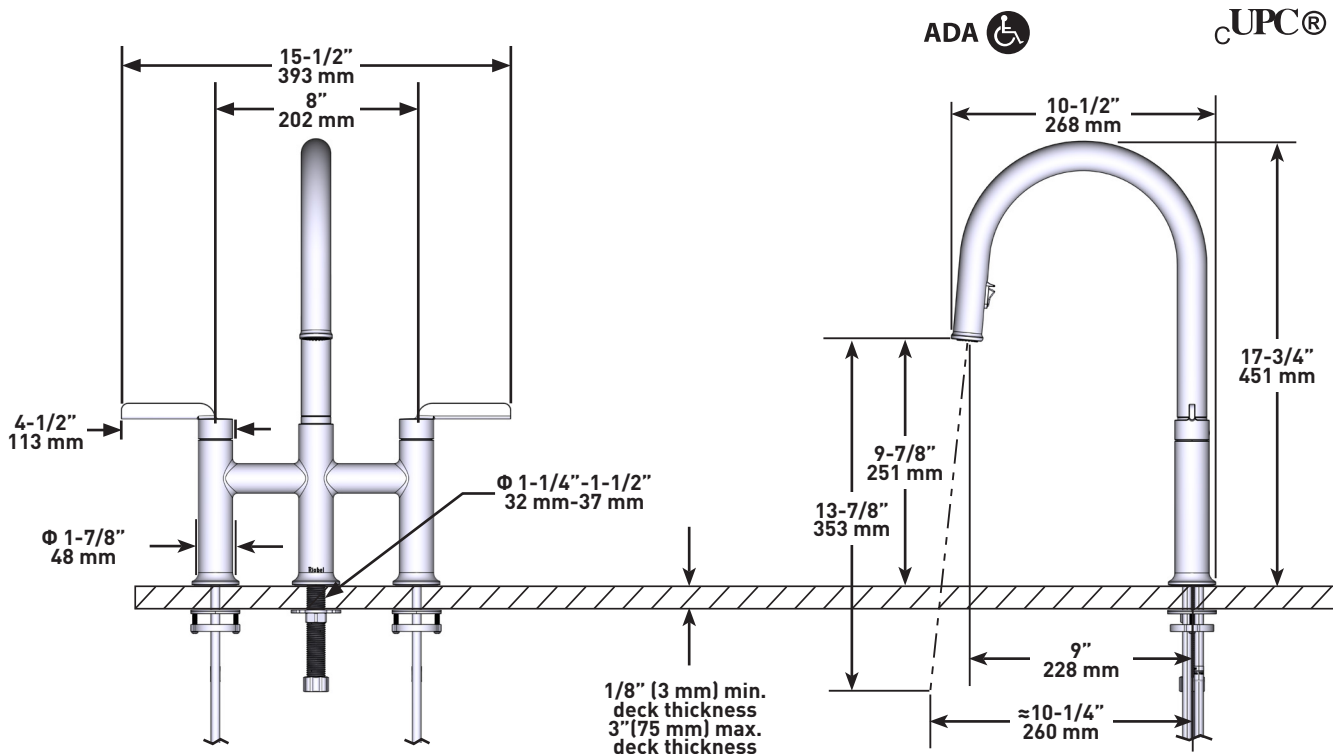

For warranty or additional information, contact:

U.S.A.
houseofrohl.com/support
1-800-777-9762

QUEBEC / MARITIMES / WESTERN CANADA
QUÉBEC / MARITIMES / OUEST CANADIEN
QUEBEC / MARITIMOS / CANADA OCCIDENTAL
houseofrohl.ca/support
1-866-473-8442

ONTARIO
houseofrohl.ca/support
1-800-287-5354