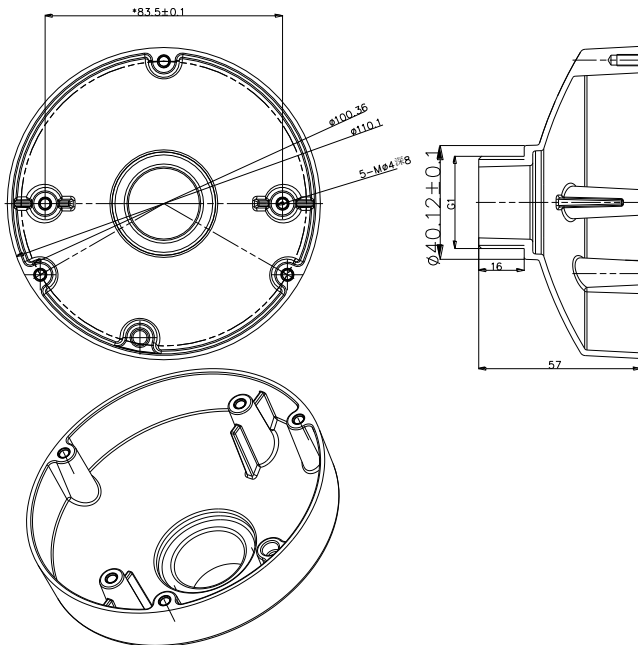

## PC110

Pendant Cap for Dome Camera

### Dimension:

### Model Suitable:

DS-2CC51D3S-VPIR

DS-2CD21x2-I

**Note:** The actual bracket may vary from the picture above.

### Parameter:

Model	PC110
Parameters	Pendant Cap for Dome Camera
Appearance	Hikvision White
Range of Application	Pendant Cap for Dome Camera
Material	Aluminum Alloy
Dimension	110mmX57mm
Weight	132g