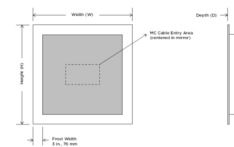

Lightology

lightology.com
866-954-4489
04-08-26

Project: _____
Company: _____
Location: _____ Fixture Type: _____
SPEC #: **EMR615382**
Approved On: _____ Approved By: _____

Silhouette Rectangle Lighted Mirror By Electric Mirror

Description

The Silhouette Rectangle Lighted Mirror provides a soft halo of light glowing around the perimeter of the mirror. Diffusers on the outside provide for a softer glow. Corrosion resistant OmegaMirror glass. Choice of standard forward phase control or with Keen dimming. Keen touch control features Tap-to-Cycle through On, Night Glow and Off. Hold to dim down to 10%. After one hour of non-use, Energy Save Mode automatically dims lights to 10%. Note: Silhouette can only be hung in the W x H (width x height) orientation as shown; it cannot be installed in any other direction.

Shown in frosted

Specifications

COLOR . . . . . Frosted
BODY FINISH . . . . . N/A
WATTAGE 85W
DIMMER . . . . . Included
DIMENSIONS . . . . . 30"W x 42"H x 1.75"D
INTEGRATED LED MODULE . . . . . 1 x LED/85W/120V LED
COUNTRY OF ORIGIN . . . . . United States

Technical Information

LAMP LIFE . . . . . 52000 hours
COLOR RENDERING . . . . . 90 CRI
LAMP COLOR 3000K
LUMENS/WATT 79.06
LUMINOUS FLUX . . . . . 6720 lumens

CLICK TO VIEW PRODUCT

Notes: