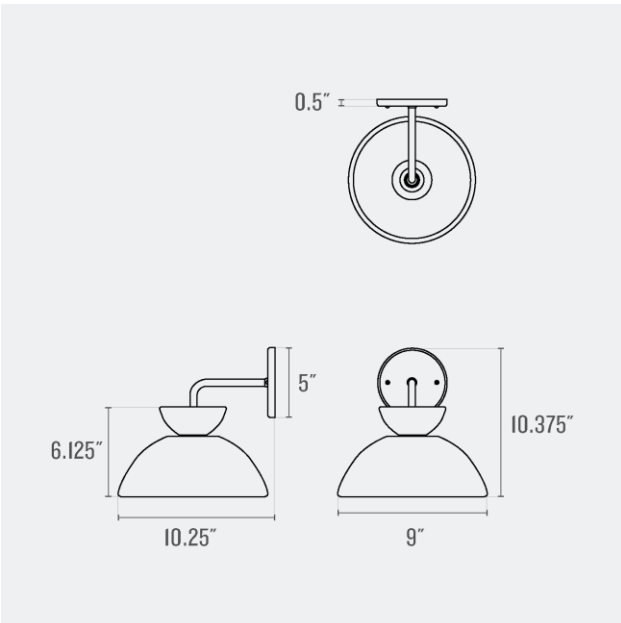

SCHOOLHOUSE

Schoolhouse x East Fork® Sconce

Application: Wall Sconce

Product Origin: Processed and assembled in Portland, Oregon using ethically-sourced domestic and global components.

UL Listed: Yes

Max Wattage: 40 W

Voltage: 120/220 V

Location Rating: Damp

Dimensions:

Overall: 10.375" H x 9" W x 10.25" D

Shade: 6.125" H x 9" W x 9" D

Canopy: 5" H x 5" W x 0.5" D

One year guarantee

Shade Option(s)