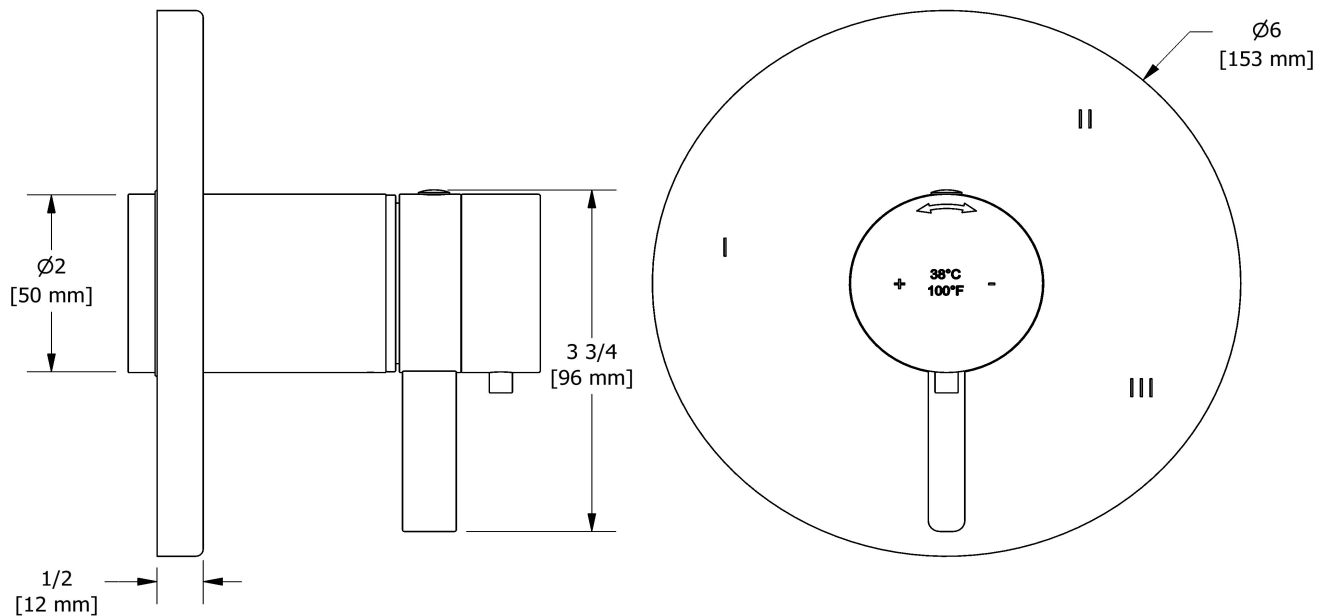

Certifications

- CSA B125.1
- ASME A112.18.1
- ASSE 1016
- CMR248 Approval

cUPC®