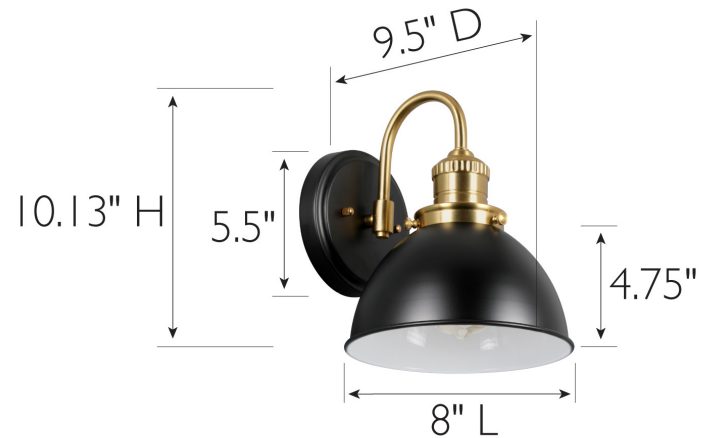

Savannah I-Light Wall Light Matte Black and Satin Gold

SPECIFICATIONS

MOUNTING:	Wall Mount	LED BRIGHTNESS (LUMENS):	N/A
SLOPED CEILING ADAPTABLE:	No	LED COLOR CORRELATED TEMPERATURE (CCT):	N/A
LAMP TYPE 1:	Incandescent	LED COLOR RENDERING INDEX (CRI):	N/A
BULB INCLUDED:	No	LED EFFICACY:	N/A
WATTS PER BULB:	60W	LED AVERAGE RATED LIFE:	N/A
TOTAL WATTAGE:	60W	ENERGY EFFICIENT:	No
DIMMABLE:	Yes	LIGHTING AMPS:	0.5
MATERIAL CONSTRUCTION:	Steel	VOLTAGE:	120V
ASSEMBLED DIMENSIONS:	10.13" H x 8" L x 9.5" D		
WEIGHT:	1.81 lbs.		
BACKPLATE DIMENSIONS:	5.5" H x 5.5" W		
CANOPY/PLATE DIMENSIONS:	N/A		
GLASS/SHADE DIMENSIONS:	4.75" H x 8" L x 8" D		
GLASS/SHADE MATERIAL:	Metal		
GLASS/SHADE TYPE:	Metal		
GLASS/SHADE COLOR:	Matte Black		