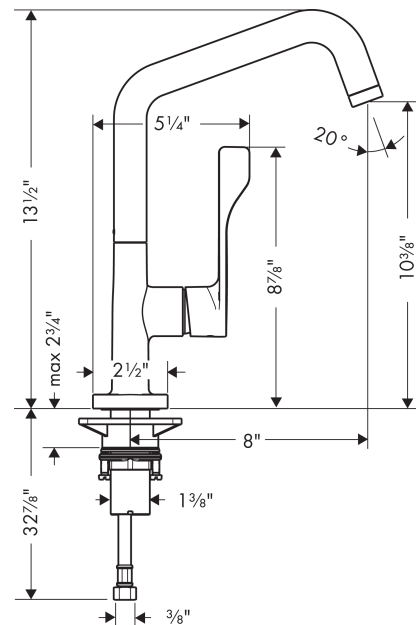

AXOR Citterio
Kitchen Faucet 1-Spray, 1.5 GPM
Finishes : **chrome** Part no. : **39850001**

Description

Features

- Swivel range 150°
- Aerated spray
- Single-hole installation
- Flow: 1.5 GPM (5.7 L/Min)
- Ceramic cartridge
- 3/8" connections

Technology

Design awards

Product image

Scale drawing

AXOR Citterio
Kitchen Faucet 1-Spray, 1.5 GPM
 Finishes : **chrome** Part no. : **39850001**

Spare parts list

Year of production: >06/06

Pos.	Description	Part no.	PC	PU
1	handle	39891000	0	1
2	screw cover	96338000	0	1
3	flange	98603000	0	1
4	nut	96461000	0	1
5	cartridge, assy	92730000	0	1
6	aerator M24x1 (15 l/min)	97691000	0	1
7	fixing set (Ø 34)	95049000	0	1
8	connection hose 35½" M8x0,75 3/8"	96316001	0	1
9	sealing set	92646000	0	1
a	spout cpl.	98604000	0	1
b	O-Ring 32x2	98193000	0	1
c	O-ring 35x2	92604000	0	1