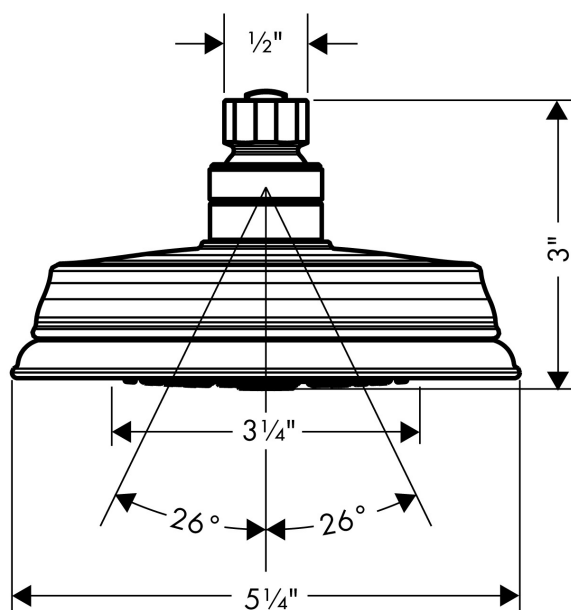

Brand	hansgrohe
Art. Name	<b>Croma 100 Classic</b> Showerhead 3-Jet, 1.5 GPM
Art. Nr.	04930830
Surface	polished nickel
Pos.	1

## Drawing