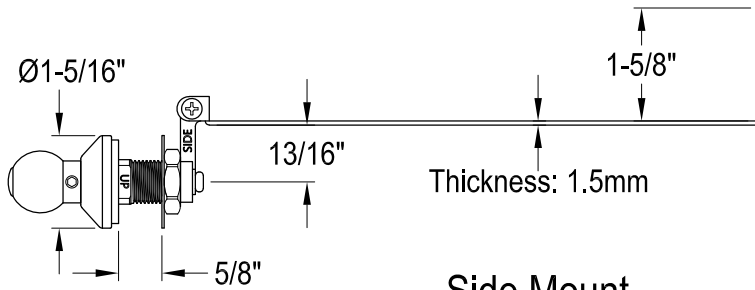

KTGLD0,1,2,3,6,7,8

Universal Front or Side Mount Toilet Tank Lever

Side Mount

Front Mount