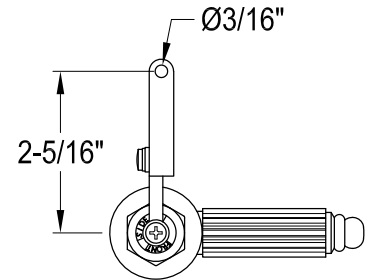

KTGLD0,1,2,3,6,7,8

Universal Front or Side Mount Toilet Tank Lever

Side Mount

Front Mount