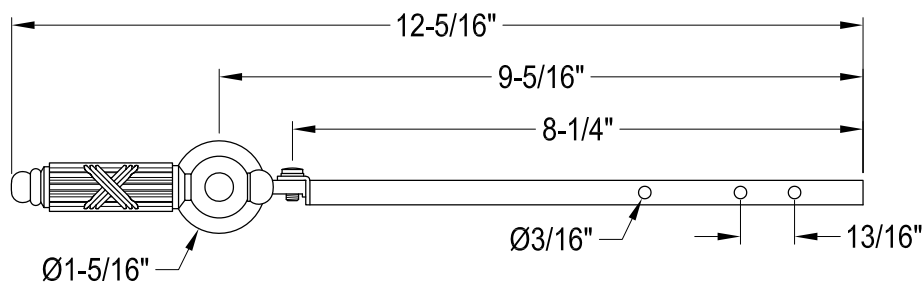

KTGLD0,1,2,3,6,7,8

Universal Front or Side Mount Toilet Tank Lever

Side Mount

Front Mount