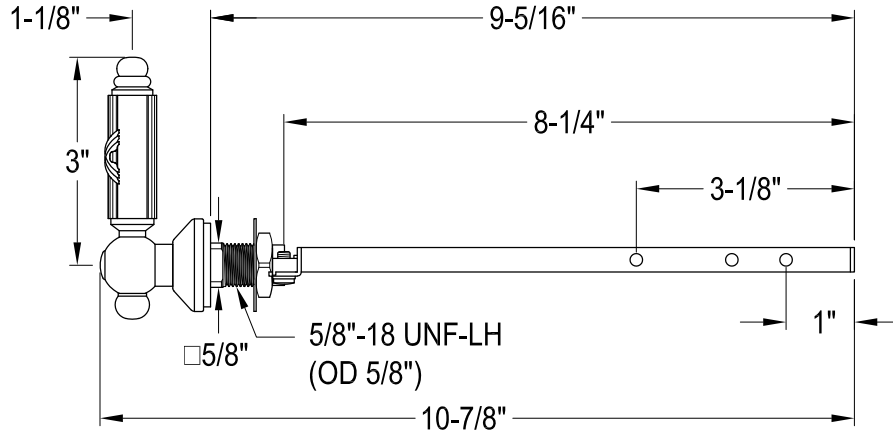

KTGLD0,1,2,3,6,7,8

Universal Front or Side Mount Toilet Tank Lever

Side Mount

Front Mount