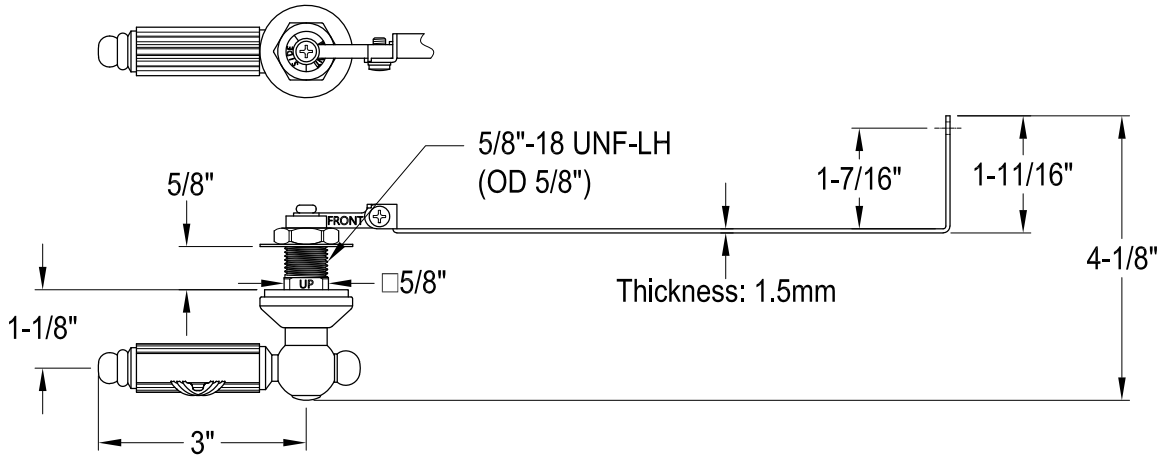

KTGLD0,1,2,3,6,7,8

Universal Front or Side Mount Toilet Tank Lever

Side Mount

Front Mount