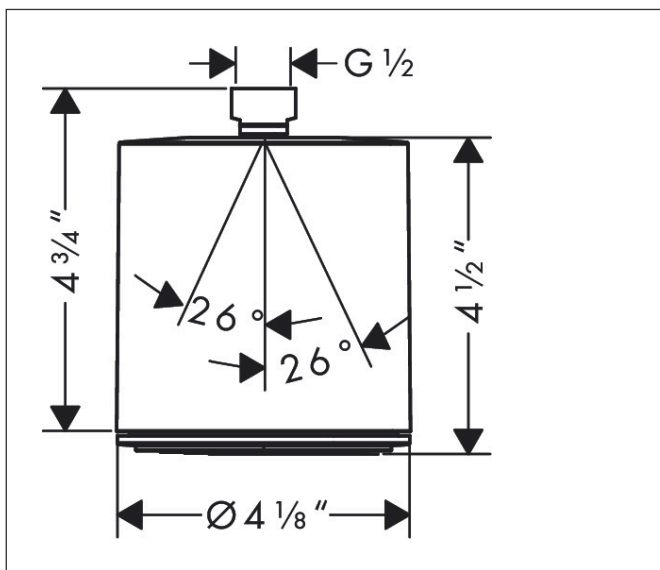

Brand hansgrohe
Art. Name **Pulsify S** Showerhead 105 1-Jet 2.5 GPM
Art. Nr. 24131821
Surface brushed nickel
Pos. 1

Product Picture

Features

- shower head size: 105 mm
- Spray modes: PowderRain
- Spray face surface: graphite
- Flow: 2.5 GPM (9.5 L/Min)

Drawing

Technology

Spray Types