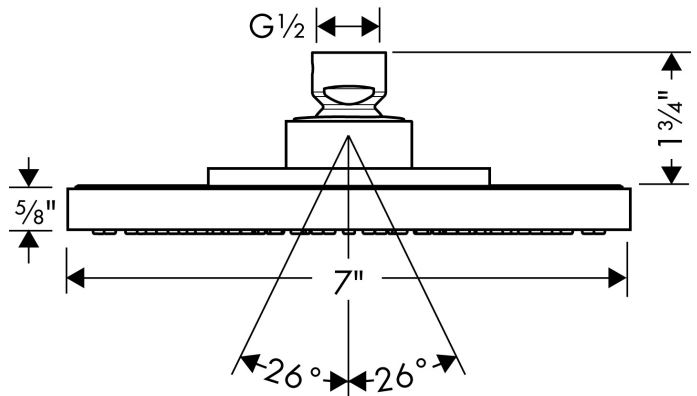

Brand hansgrohe
Art. Name **Raindance S** Showerhead 180 1-Jet Rain, 1.75 GPM
Art. Nr. 26923001
Surface chrome
Pos. 1

Product Picture

Drawing

Technology

Features

- Spray modes: Rain
- 107 no-clog spray channels
- Fully-finished matching spray face