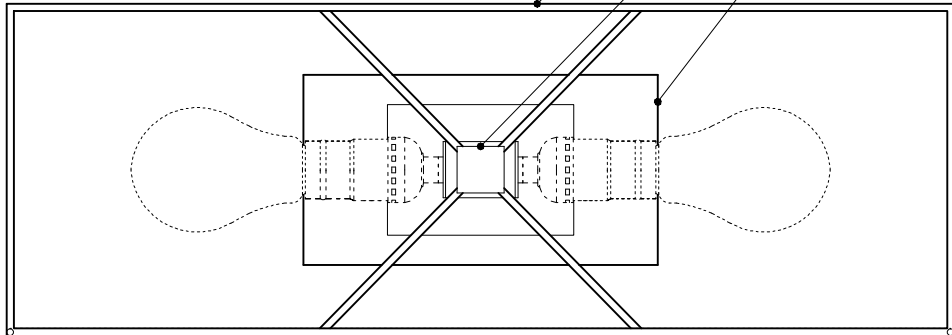

(20.00**7.00") *(20.00**7.00") SHADE

1.00**1.00" FINIAL

7.50**4.00" BASE

TOP VIEW

FRONT VIEW

SIDE VIEW

6000-0602

ALL WORK © 2020 CURREY & COMPANY