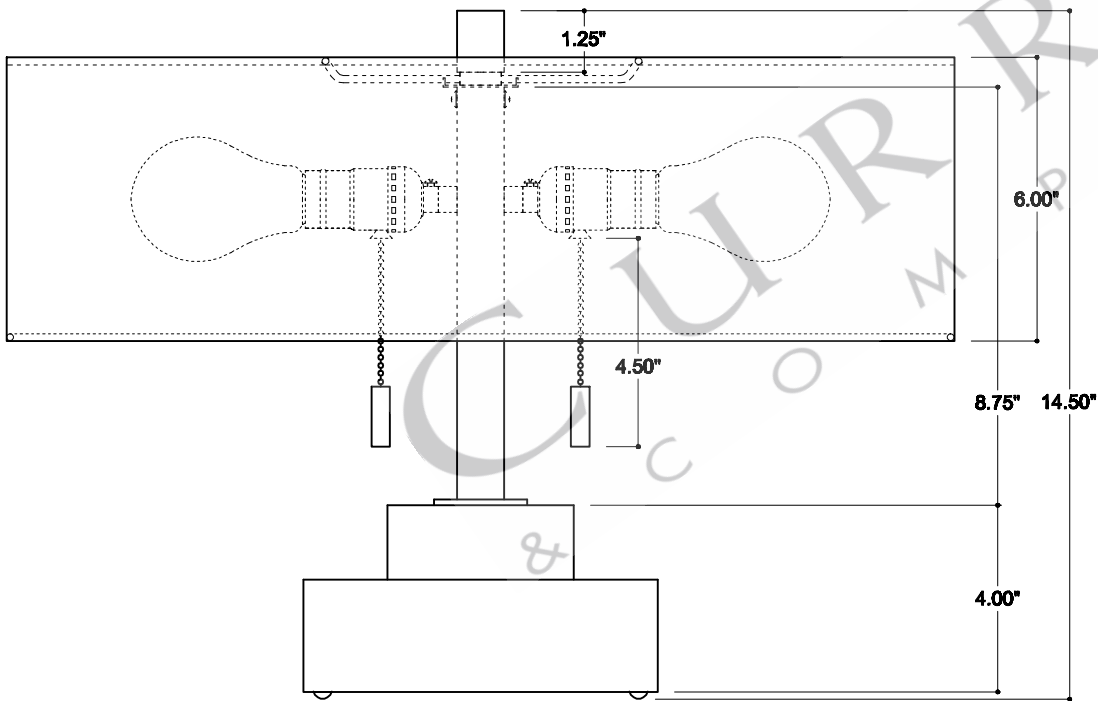

(20.00**7.00") *(20.00**7.00") SHADE

1.00**1.00" FINIAL

7.50**4.00" BASE

TOP VIEW

FRONT VIEW

SIDE VIEW

6000-0602

ALL WORK © 2020 CURREY & COMPANY