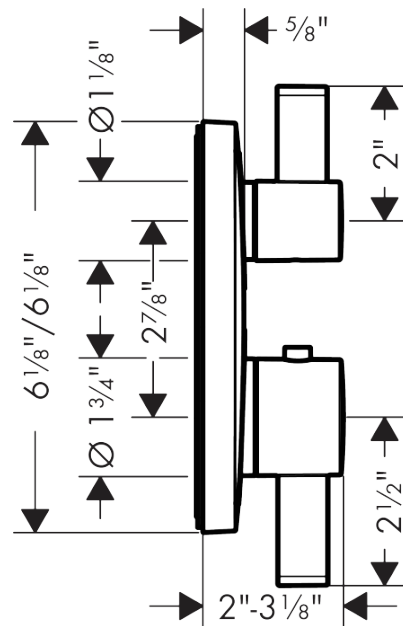

**Ecostat E**  
**Thermostatic Trim with Volume Control**  
 Finishes : **chrome** Part no. : **15707001**

**Description**

**Features**

- Volume control for 1 outlet
- Flow: 6.0 GPM (22.7 L/Min)
- Thermostatic cartridge, Ceramic cartridge
- Anti-scald 100° safety stop
- Optimized for water-efficient shower products

**Item details**

List Price \$ 515.00

**Compliance**

**Product image**

**Scale drawing**

**Ecostat E**  
**Thermostatic Trim with Volume Control**  
 Finishes : **chrome**    Part no. : **15707001**

Exploded drawing

Year of production: >07/18

**Ecostat E**  
**Thermostatic Trim with Volume Control**  
 Finishes : **chrome** Part no. : **15707001**

## Spare parts list

Year of production: >07/18

Pos.	Description	Part no.	Price	PU
1	handle fixing set	95843000	-	1
2	hollow set screw M4x5	92846000	-	1
3	adapter for handle	95252000	-	1
4	O-ring 44x4	98471000	-	1
5	O-ring 30x5	98153000	-	1
6	sleeve	92216000	-	1
7	sleeve	96446000	-	1
8	holder for escutcheon	98793000	-	1
9	set of fixing screws	96454000	-	1
10	nut	98913000	-	1
11	thermostat cartridge	98282000	-	1
12	O-ring 25x2,5	92146000	-	1
13	O-ring 25x1,5	98146000	-	1
14	O-ring 20x1,5	98197000	-	1
15	shut off unit right closing	94009000	-	1
16	O-ring 36x2	98156000	-	1
17	set of screws	96525000	-	1
18	O-ring 16x2	98133000	-	1
19	noise reduction	94073000	-	1
20	set of non return valves DW 15	97350000	-	1
21	escutcheon 155 / 155 mm	92278001	-	1
22	extension 22 mm	15597000	-	1
23	compensation set 1°	95521000	-	1
24	extension 25 mm	13595000	-	1
25	set of fixing screws	97747000	-	1