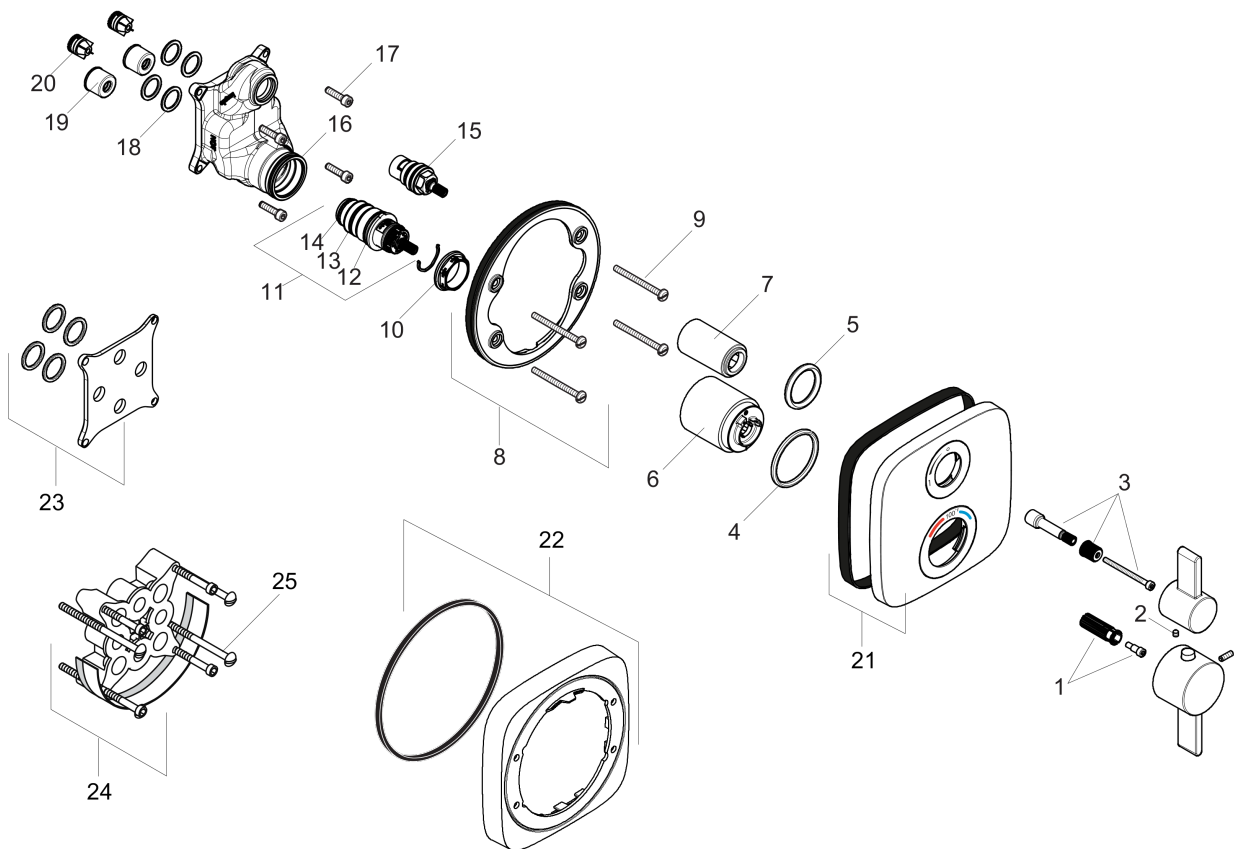

**Ecostat E**  
**Thermostatic Trim with Volume Control**  
 Finishes : **chrome** Part no. : **15707001**

**Description**

**Features**

- Volume control for 1 outlet
- Flow: 6.0 GPM (22.7 L/Min)
- Thermostatic cartridge, Ceramic cartridge
- Anti-scald 100° safety stop
- Optimized for water-efficient shower products

**Item details**

List Price \$ 515.00

**Compliance**

**Product image**

**Scale drawing**

**Ecostat E**  
**Thermostatic Trim with Volume Control**  
 Finishes : **chrome**    Part no. : **15707001**

Exploded drawing

Year of production: >07/18

**Ecostat E**  
**Thermostatic Trim with Volume Control**  
 Finishes : **chrome** Part no. : **15707001**

## Spare parts list

Year of production: >07/18

Pos.	Description	Part no.	Price	PU
1	handle fixing set	95843000	-	1
2	hollow set screw M4x5	92846000	-	1
3	adapter for handle	95252000	-	1
4	O-ring 44x4	98471000	-	1
5	O-ring 30x5	98153000	-	1
6	sleeve	92216000	-	1
7	sleeve	96446000	-	1
8	holder for escutcheon	98793000	-	1
9	set of fixing screws	96454000	-	1
10	nut	98913000	-	1
11	thermostat cartridge	98282000	-	1
12	O-ring 25x2,5	92146000	-	1
13	O-ring 25x1,5	98146000	-	1
14	O-ring 20x1,5	98197000	-	1
15	shut off unit right closing	94009000	-	1
16	O-ring 36x2	98156000	-	1
17	set of screws	96525000	-	1
18	O-ring 16x2	98133000	-	1
19	noise reduction	94073000	-	1
20	set of non return valves DW 15	97350000	-	1
21	escutcheon 155 / 155 mm	92278001	-	1
22	extension 22 mm	15597000	-	1
23	compensation set 1°	95521000	-	1
24	extension 25 mm	13595000	-	1
25	set of fixing screws	97747000	-	1