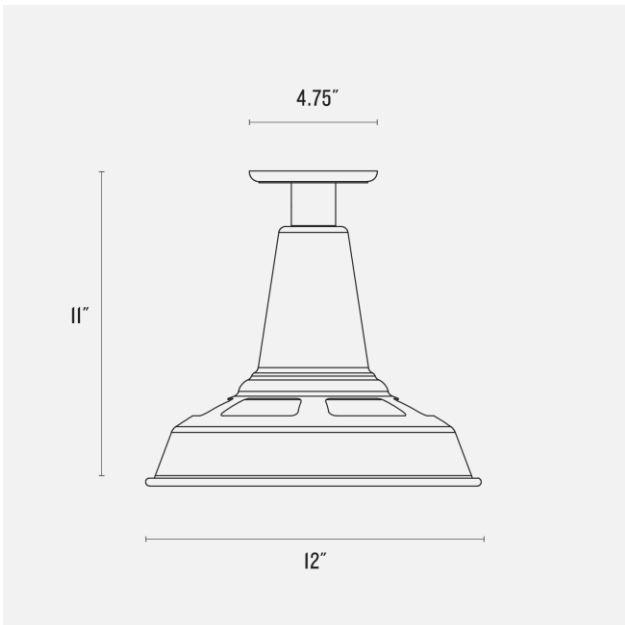

Color Options

White
(WT)

Black
(BK)

Cage Options

Black
(BK)