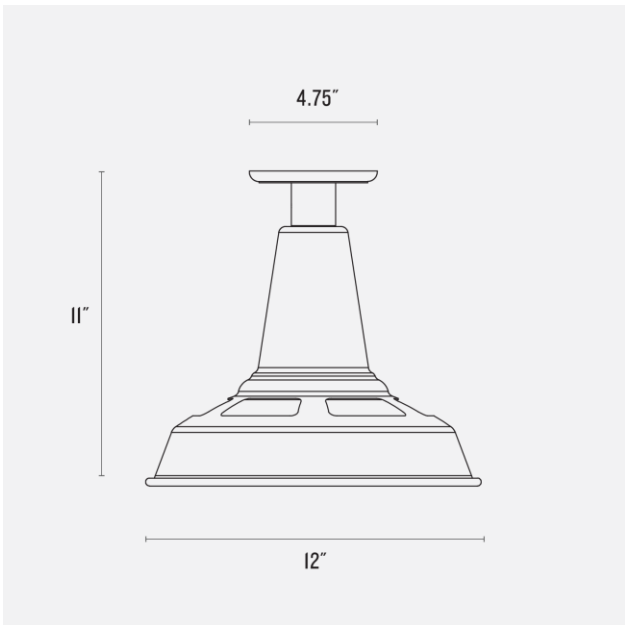

Voltage: 120/220V

Location Rating: Damp

Dimensions:

Diameter: 12"

Canopy Width: 4.75"

Projection: 11"

Materials: Steel

Details:

- Factory Black and Factory White feature a white interior
- Cage option adds 3.25" in overall length

One year guarantee

Color Options

Black
(BK)

White
(WT)

Cage Options

Black
(BK)

SCHOOLHOUSE

Location Rating: Damp

Dimensions:

Diameter: 12"
Canopy Width: 4.75"
Projection: 11"

Materials: Steel

Details:

- No bulb required - Includes a self-contained LED module
- Factory Black and Factory White feature a white interior
- Cage option adds 3.25" in overall length