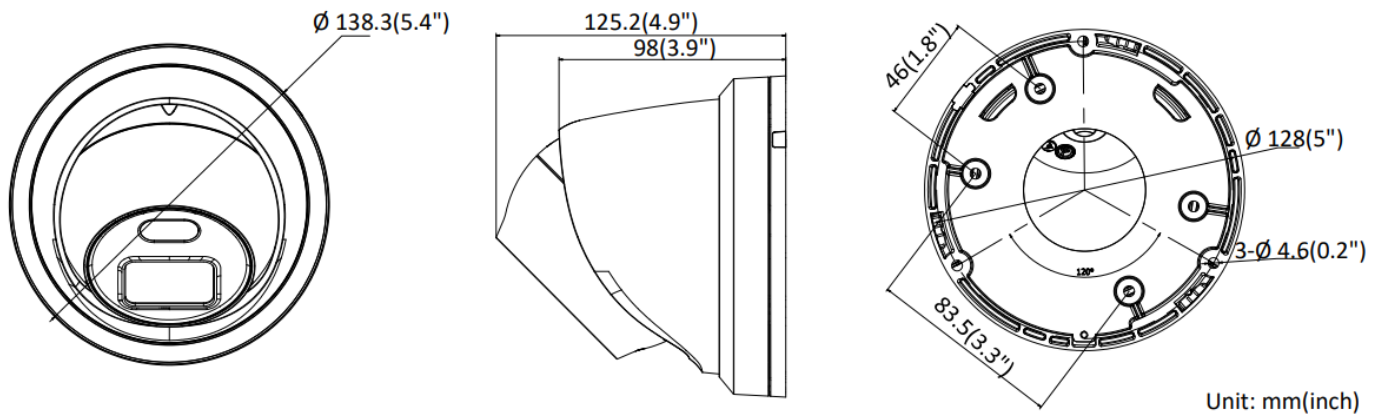

# ColorVu

**Key Features**

- Max. 2688 × 1520 @30fps
- 2.8 mm/4 mm/6 mm fixed lens
- H.265+, H.264+
- 120dB WDR
- 0.0014 @ (F1.0, AGC ON), 0 Lux with Light
- Built-in microSD/SDHC/SDXC slot, up to 128G
- Built-in mic (Optional)
- 24/7 full time color

# Dimensions