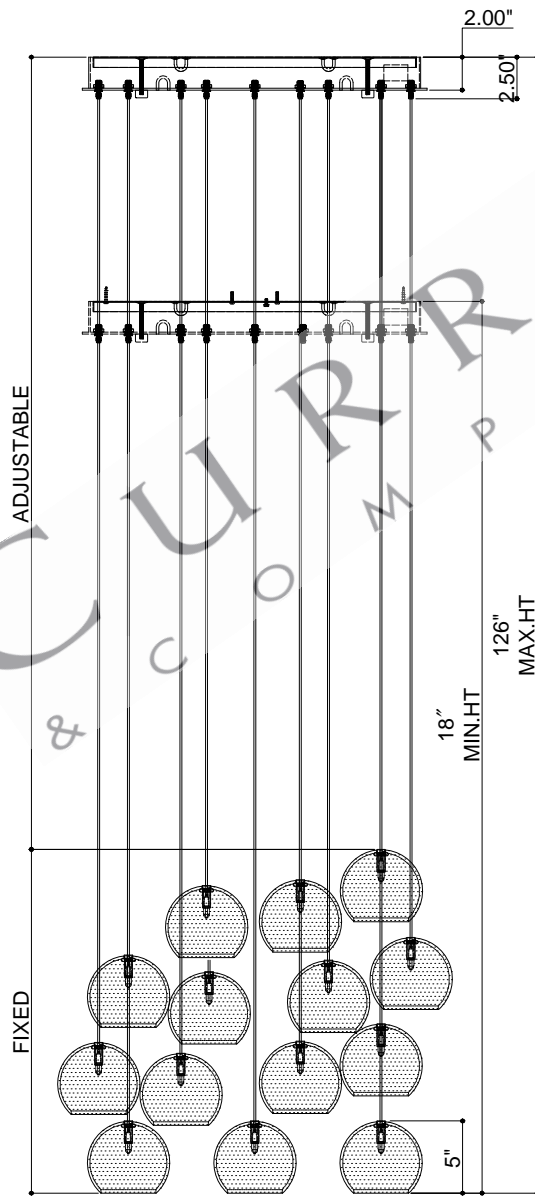

21"DIA*2.5"H.CANOPY
 19.75"DIA*0.75"H. MOUNTING
 PLATE COVER
 5.0"DIA*4.5"H.SHADE

TOP VIEW

CANOPY DETAIL

FRONT VIEW