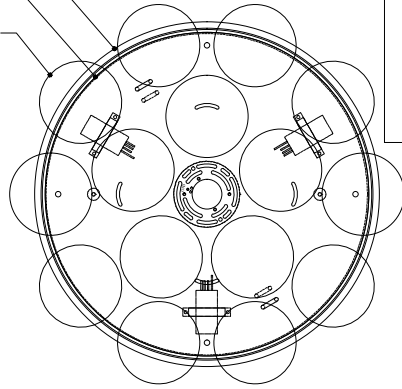

21"DIA*2.5"H.CANOPY
 19.75"DIA*0.75"H. MOUNTING
 PLATE COVER
 5.0"DIA*4.5"H.SHADE

TOP VIEW

CANOPY DETAIL

FRONT VIEW