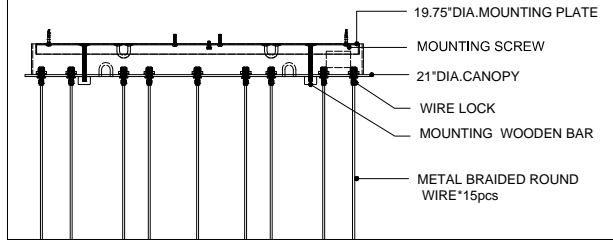

21"DIA*2.5"H.CANOPY
 19.75"DIA*0.75"H. MOUNTING
 PLATE COVER
 5.0"DIA*4.5"H.SHADE

TOP VIEW

CANOPY DETAIL

FRONT VIEW