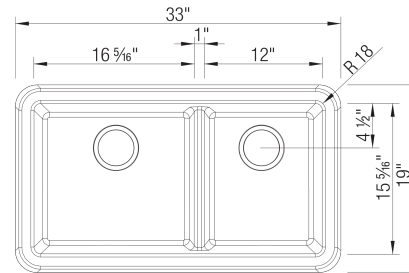

Design and Planning Tips

- Min cabinet size: 36 in
- Bowl depth: 9-1/4" in
- Rim height: 10 in

What is included:
Installation instructions
Cabinet template
Limited Lifetime Warranty

Apron front installation only

Minimum cabinet size: 36"

Cut-out Dimensions: custom installation. Use sink as template

Left Sink Bowl Dimensions:

Sink Bowl Length (left-to-right): 16.31"

Sink Bowl Width (front-to-back): 15.31"

Sink Bowl Depth: 9.25"

Right Sink Bowl Dimensions:

Sink Bowl Length (left-to-right): 12"

Sink Bowl Width (front-to-back): 15.31"

Sink Bowl Depth: 9.25"

Apron Front Depth: 10"

Low Divide Height: 5.5"

Drain hole compatible with 3.5" strainers or waste flanges