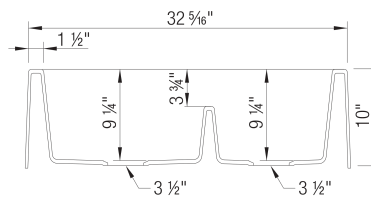

Optional Accessories

Sink Grid	237525
Floating Sink Grid	233530
Beech Cutting Board	235010
CapFlow Strainer Cover	517666

Warranty

BLANCO offers a limited lifetime warranty on all sinks and faucets, as well as a one-year warranty on all custom accessories.

Code/Standards Compliance