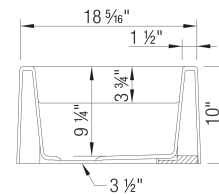

Optional Accessories

Sink Grid	237525
Floating Sink Grid	233530
Beech Cutting Board	235010
CapFlow Strainer Cover	517666

Warranty

BLANCO offers a limited lifetime warranty on all sinks and faucets, as well as a one-year warranty on all custom accessories.

Code/Standards Compliance