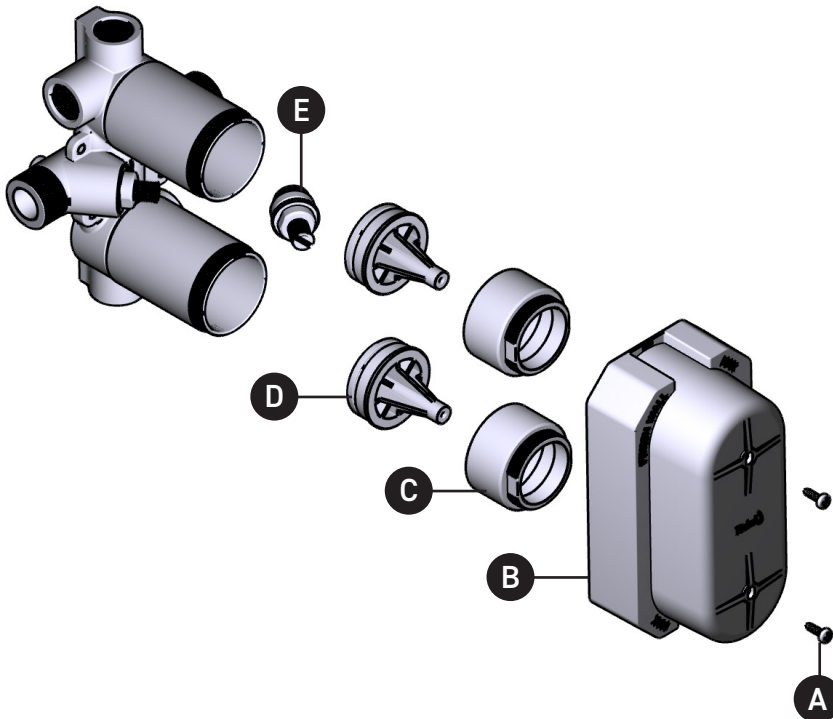

ORDER BY PART NUMBER

R46

4-Way Type T/P Double
Coaxial Valve Rough

MODEL

R46

ID	Kit Number	Finish
A	S392-025 (x2)	N/A
B	S430-146	N/A
C	S305-441 (x2)	N/A
D	S7-511 (x2)	N/A
E	S7-683 (x2)	N/A

U.S.A.
HOUSEOFROHL.COM
1-800-777-9762