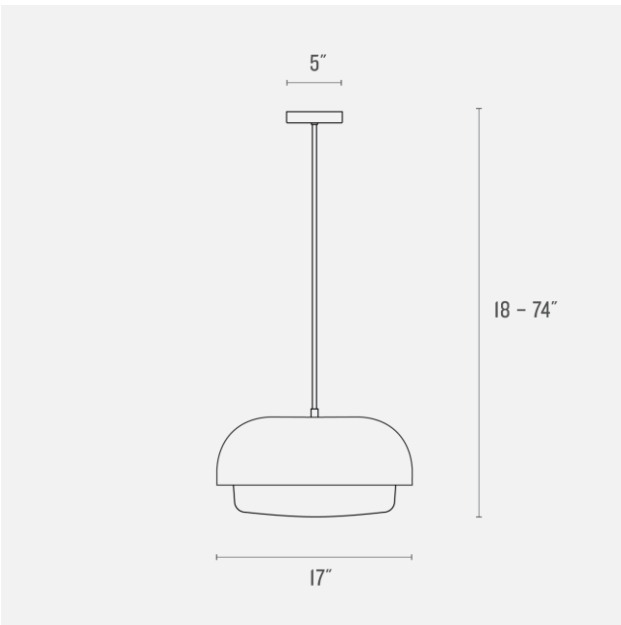

SCHOOLHOUSE

Ray 17" Pendant

Application: Pendant

Product Origin: Processed and assembled in Portland, Oregon using ethically-sourced domestic and global components.

UL Listed: Yes

Max Wattage: 40 W

Voltage: 120/220 Volts

Location Rating: Damp

Dimensions:

Overall: 18"-74"H x 17"W x 17"D

Canopy: 1"H x 6"W x 6"D

Shade: 6"H x 17"W x 17"D

Materials: Steel / Glass

Details:

- Includes 3 A19 75W Equivalent LED Bulbs
- Suitable for covered outdoor use
- Max angle for vaulted is 35 degrees

One year guarantee

Finish Options

Dune
(DU)

White
(WT)

Paprika
(RD)

Black
(BK)

Pool Blue
(PL)