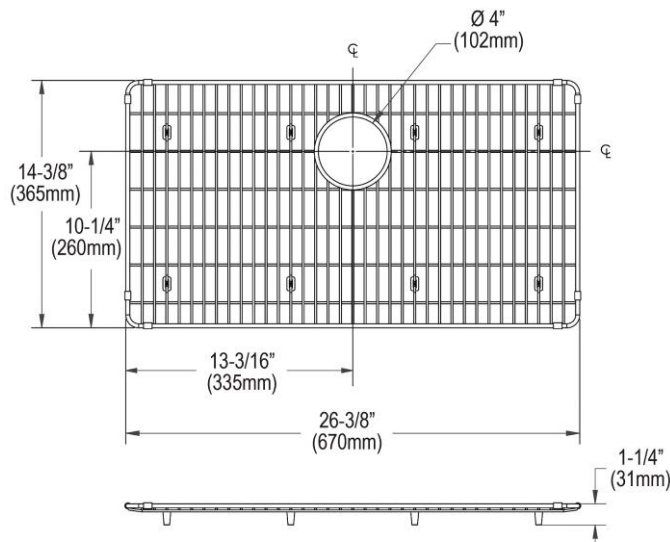

Material:	Stainless Steel
Finish:	Polished Stainless Steel
Dimensions:	26-3/8" x 14-3/8" x 1-1/4"

A Century of Tradition and Quality.

For more than 100 years, Elkay has been making innovative products and providing exceptional customer care. We take pride in offering plumbing products that make life easier, inspire change and leave the world a better place.

[Clean and Care Manual (PDF)](#)

[Clean and Care Manual (PDF)](#)

[Warranty (PDF)](#)