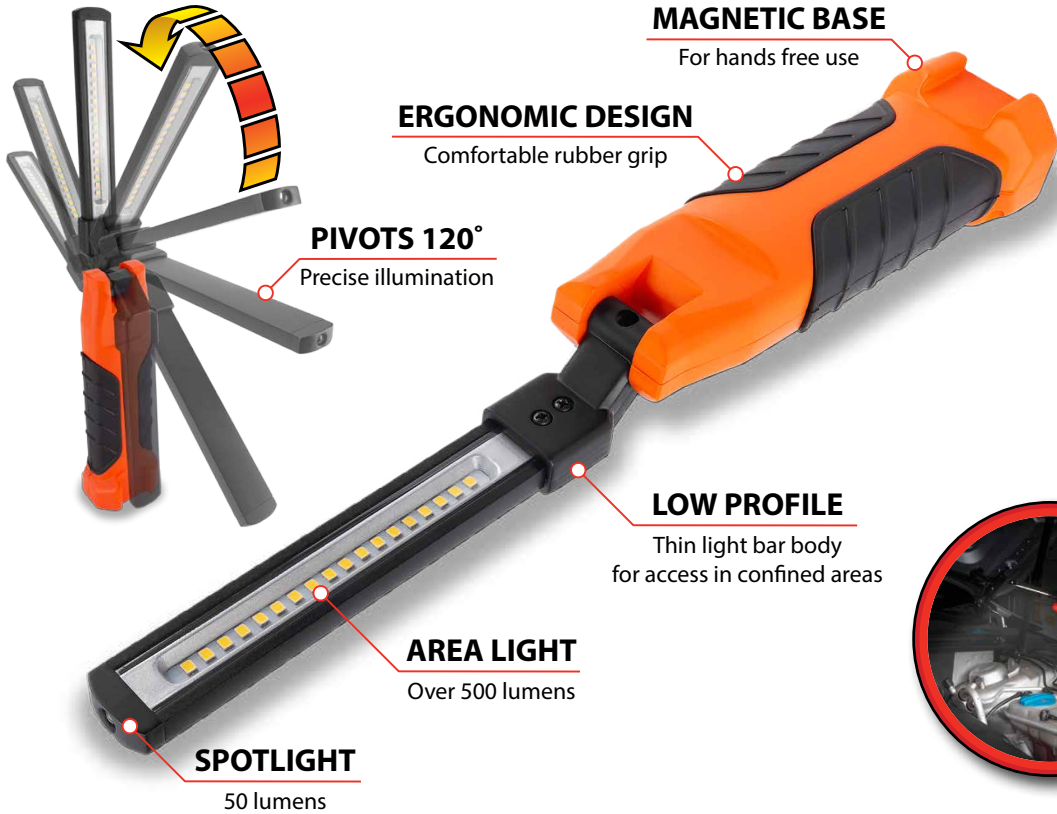

FIREPOINT X LED FOLDING AA THIN LIGHT

500+ LUMENS

SPECIFICATIONS:		Area	Spot
Lumens:.....	509 H/240 L	Lumens:.....	50
Run Time:.....	1 H/2.5 L hrs.	Run Time:.....	15 hrs.
Beam Distance:....	50 H/20 L m	Beam Distance:.....	4 m

BATTERIES INCLUDED

(3) AA batteries

Item #	Inner	Master	UPC
W2418	5	20	039564145896

- **VERSATILE** - High output area light and spotlight in one tool
- **DURABLE** - Impact resistant handle with comfortable rubber grip with magnetic base for hands free use
- **POWERFUL** - Produces over 400 lumens of bright white light
- **Thin, low profile light bar body for access in confined areas**
- **Light bar adjusts 120° for precise illumination**
- **Specifications:** Area light: 430 lm, 1.5H runtime, 50m beam distance on high; 180 lm, 3H runtime, 20m beam distance on low. Spot light: 70 lm, 8H runtime.