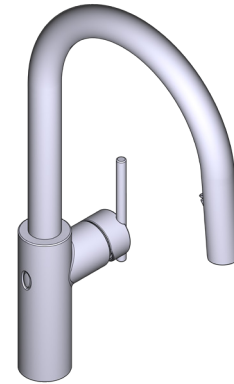

SPECIFICATIONS

DESCRIPTION

- Allows users to control the faucet in 2 unique ways: Sensor and familiar handle
- Powered by 6 AA batteries or optional AC adapter with power splitter
- 2-jet Boomerang™ hand spray system with intergrated swivel
- Silent braided nylon hose
- 3/8" speedway compression
- Ceramic cartridge

FLOW

- 5.7 L/min, 1.5 gpm (US) 60psi

STANDARDS

- ASME A112.18.1 / CSA B125.1
- NSF 61/9 & 372: Q ≤ 1
- ADA

WARRANTY

- Most products or parts carry "Limited Warranties" against manufacturing defects. For US customers please visit houseofrohl.com/support and for Canadian customers please visit houseofrohl.ca/support for complete product and finish warranty.

LATERAL

Touchless Kitchen Faucet with Spray

MODELS: LT211 SERIES