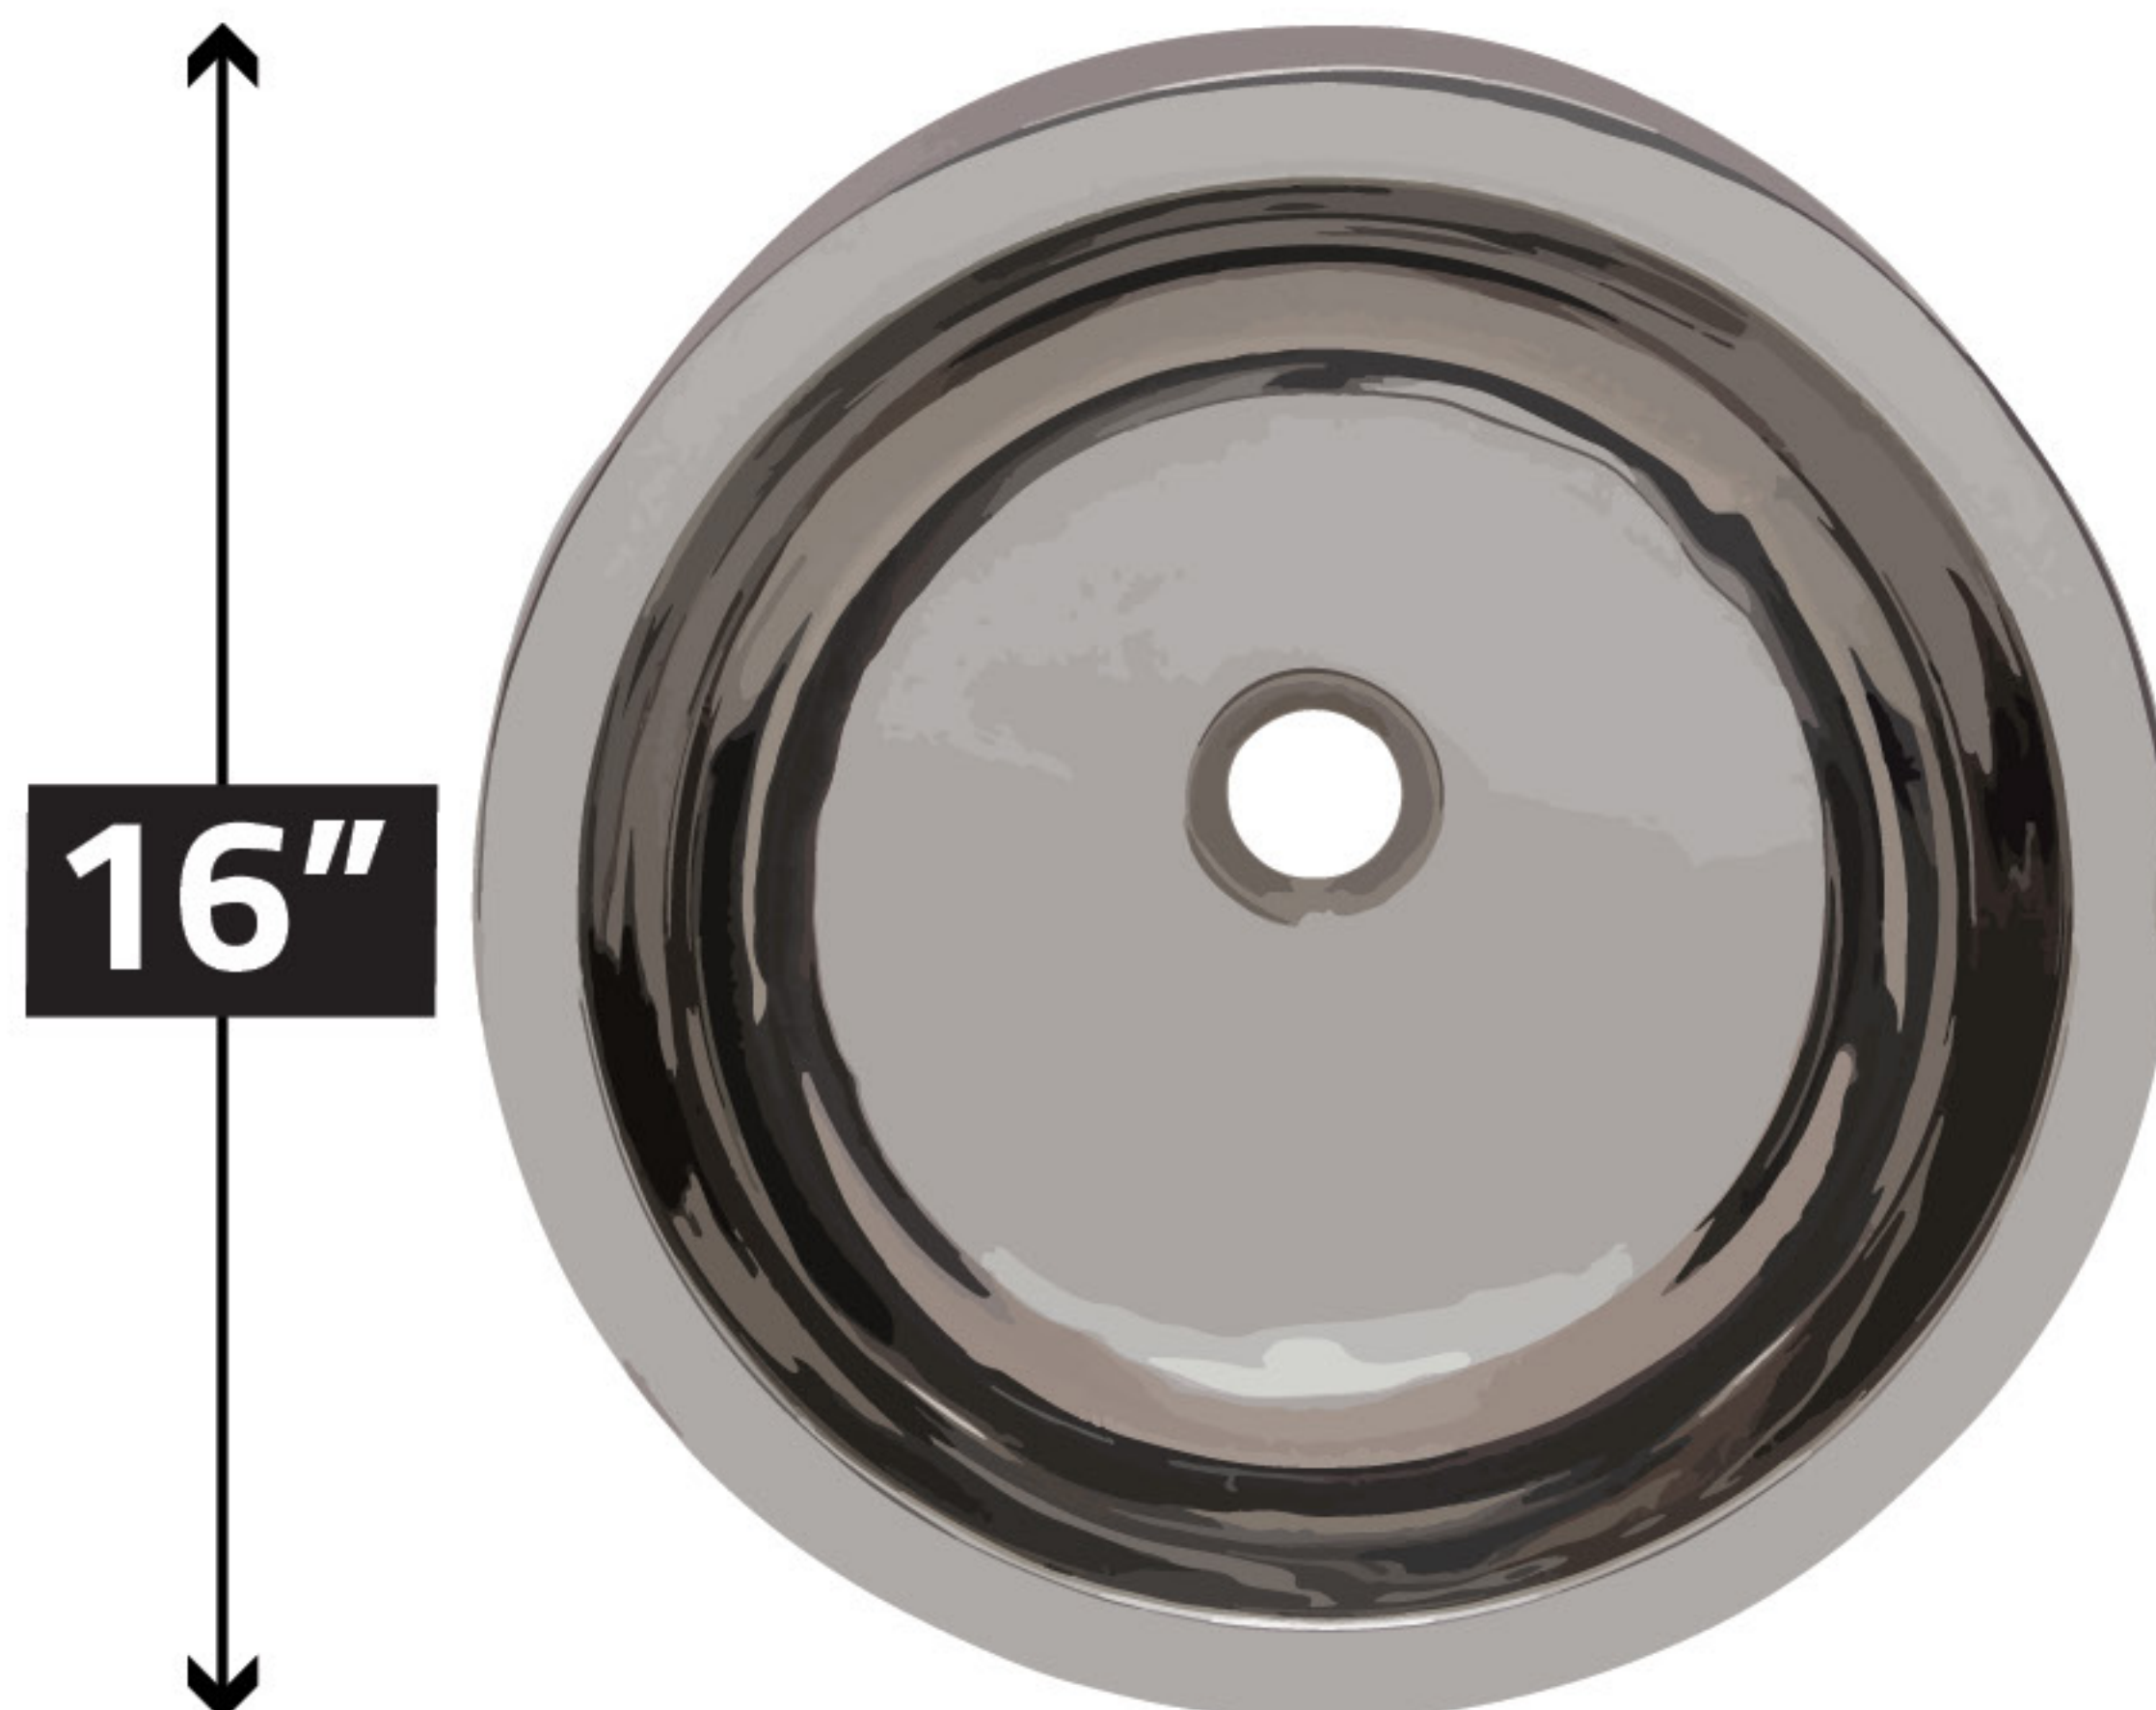

BS-006

VESSEL BATHROOM SINK

NOTE:
Every unit in this series is handmade by a skilled artisan. As a result, color, texture and size will vary slightly with each unit. The measurements displayed should be taken as an approximation of the finished product.