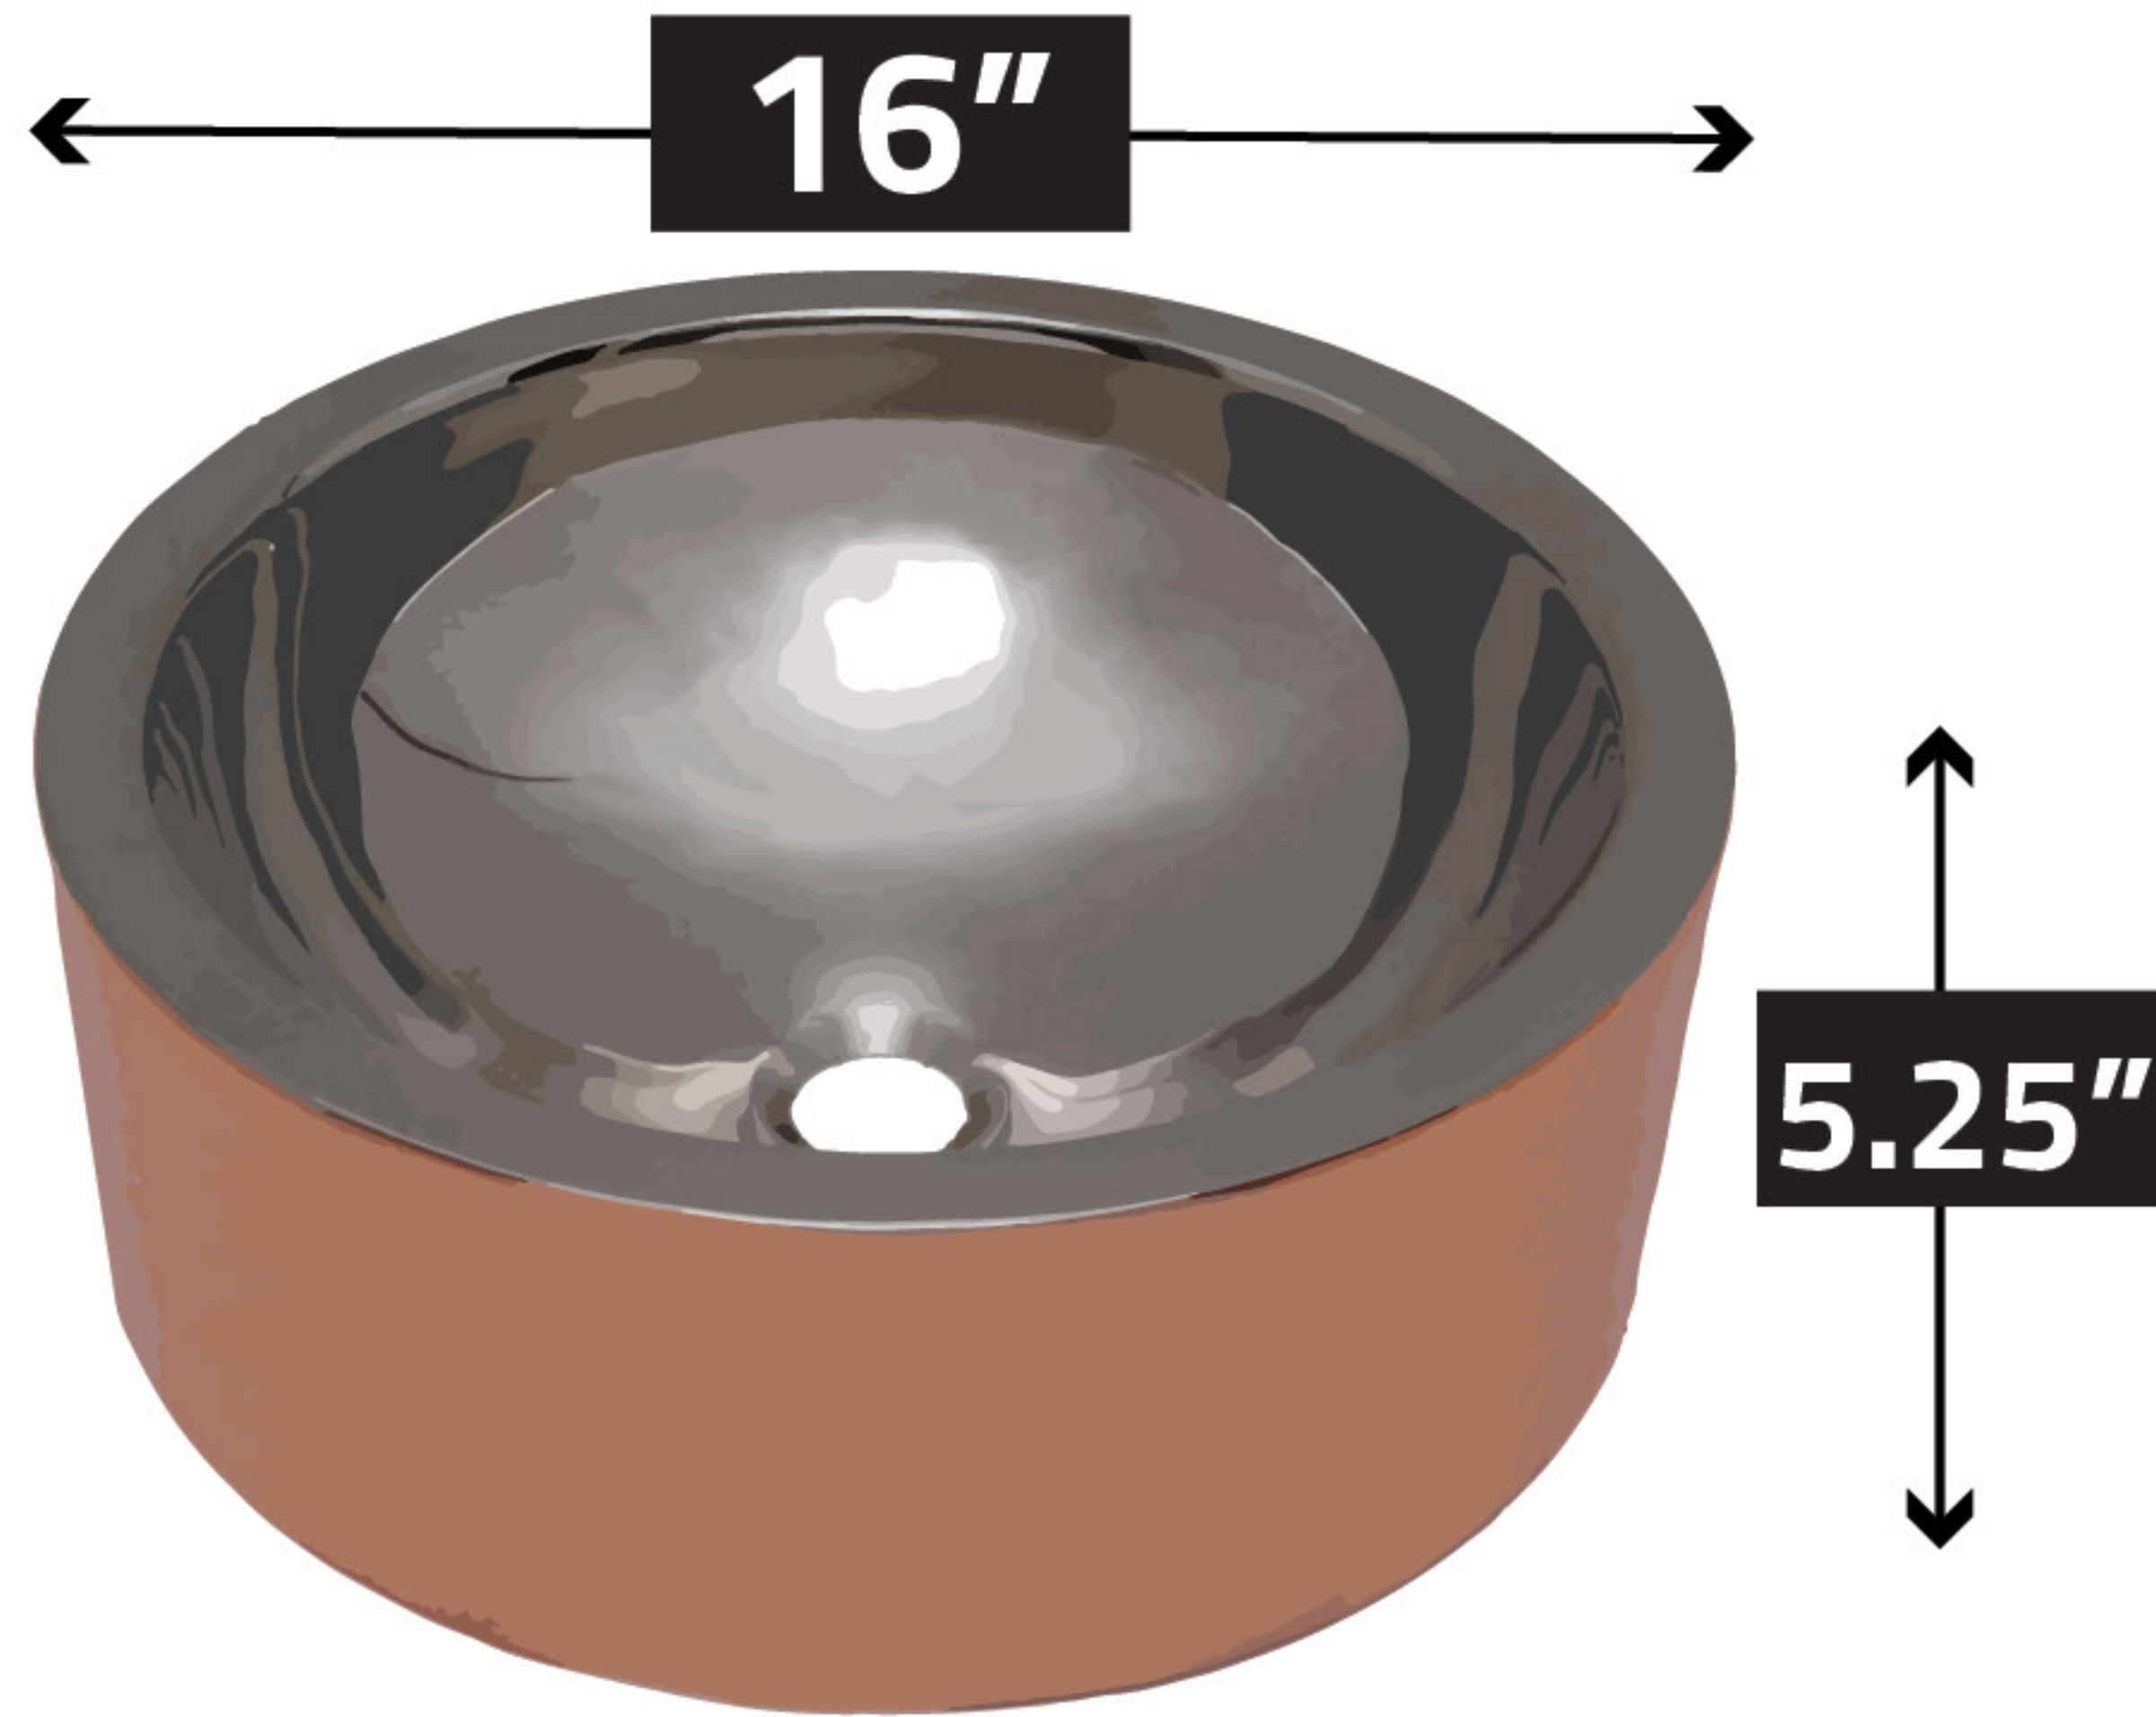

BS-006

VESSEL BATHROOM SINK

NOTE:
Every unit in this series is handmade by a skilled artisan. As a result, color, texture and size will vary slightly with each unit. The measurements displayed should be taken as an approximation of the finished product.