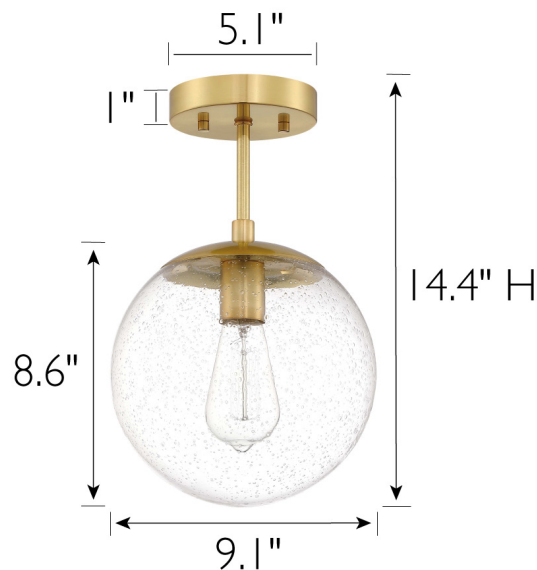

Gracelyn I-Light Dimmable Ceiling Light

Satin Gold

SPECIFICATIONS

MOUNTING:	Semi Flush Mount	LED BRIGHTNESS (LUMENS):	N/A
SLOPED CEILING ADAPTABLE:	No	LED COLOR CORRELATED TEMPERATURE (CCT):	N/A
LAMP TYPE:	Maximum 60W Medium Base Bulb	LED COLOR RENDERING INDEX (CRI):	N/A
BULB INCLUDED:	No	LED EFFICACY:	N/A
WATTS PER BULB:	60W	LED AVERAGE RATED LIFE:	N/A
TOTAL WATTAGE:	60W	ENERGY EFFICIENT:	No
DIMMABLE:	Yes	LIGHTING AMPS:	N/A
MATERIAL CONSTRUCTION:	Steel/Glass	VOLTAGE:	120V
ASSEMBLED DIMENSIONS:	14.36" H x 9.06" L x 9.06" D		
WEIGHT:	2.20 lbs.		
BACKPLATE DIMENSIONS:	N/A		
CANOPY/PLATE DIMENSIONS:	1.02" H x 5.12" W x 5.12" D		
GLASS/SHADE DIMENSIONS:	8.61" H x 9.06" L x 9.06" D		
GLASS/SHADE MATERIAL:	Glass		
GLASS/SHADE TYPE:	Seedy		
GLASS/SHADE COLOR:	Clear		