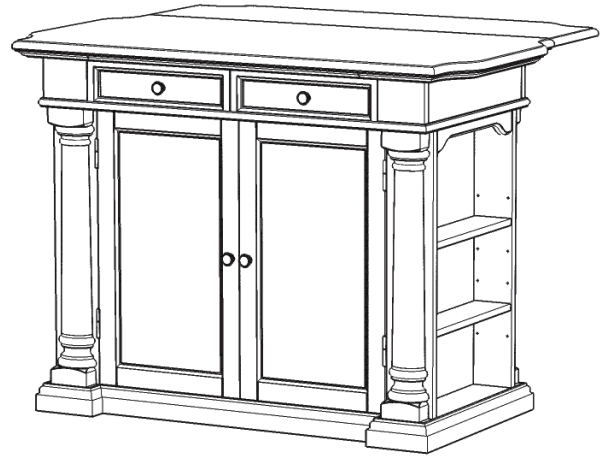

homestyles®

20 05103 0943

Kitchen Island

IMPORTANT

Carefully remove all the parts from the carton and place them individually on a soft cloth to prevent scratches or other damage.

Carefully and strictly follow these assembly instructions to ensure a completed product as designed.

Do not use power tools above 8 volts to assemble.

Part List

C.
Side Panel
1 pc.

D.
Side Panel
1 pc.

K.
Door
1 pc.

L.
Door
1 pc.

For assembly see instructions in carton 20 05103 0942.

Home Styles Customer Service: www.homestyles-furniture.com,
servicedesk@homestyles-furniture.com, 888-680-7460, 877-831-0319