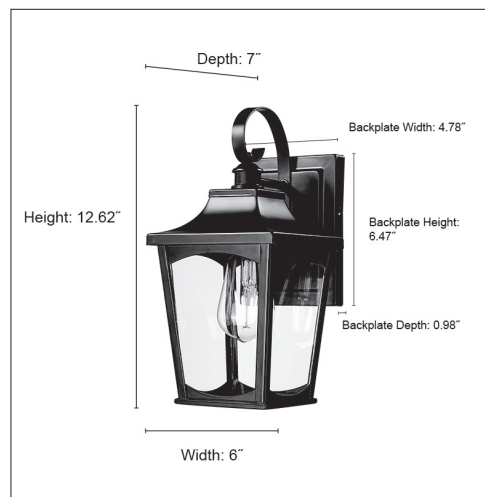

10901

CURRY ONE LIGHT OUTDOOR POST LANTERN

FINISH

PBK - Powder Coated Black

DIMENSIONS

Width 6"
Height 12.62"
Ext. 7"
Backplate Width 4.78"
Backplate Height 6.47"
Backplate Depth 0.98"
Weight 3.68 lbs

MATERIAL

Steel

GLASS

Glass Clear

LAMPING

Bulbs 1-Medium
Bulb Base Medium (E26)
Watts per Bulb 60W
Voltage 120V
Total Wattage 60W
Bulbs Included No

CERTIFICATION

ETL Listed Wet Location

ITEM NUMBER

SKU's 10901 PBK

10901 PBK

Millennium Lighting
105 Declaration Drive
McDonough, GA 30253
www.millenniumlighting.com