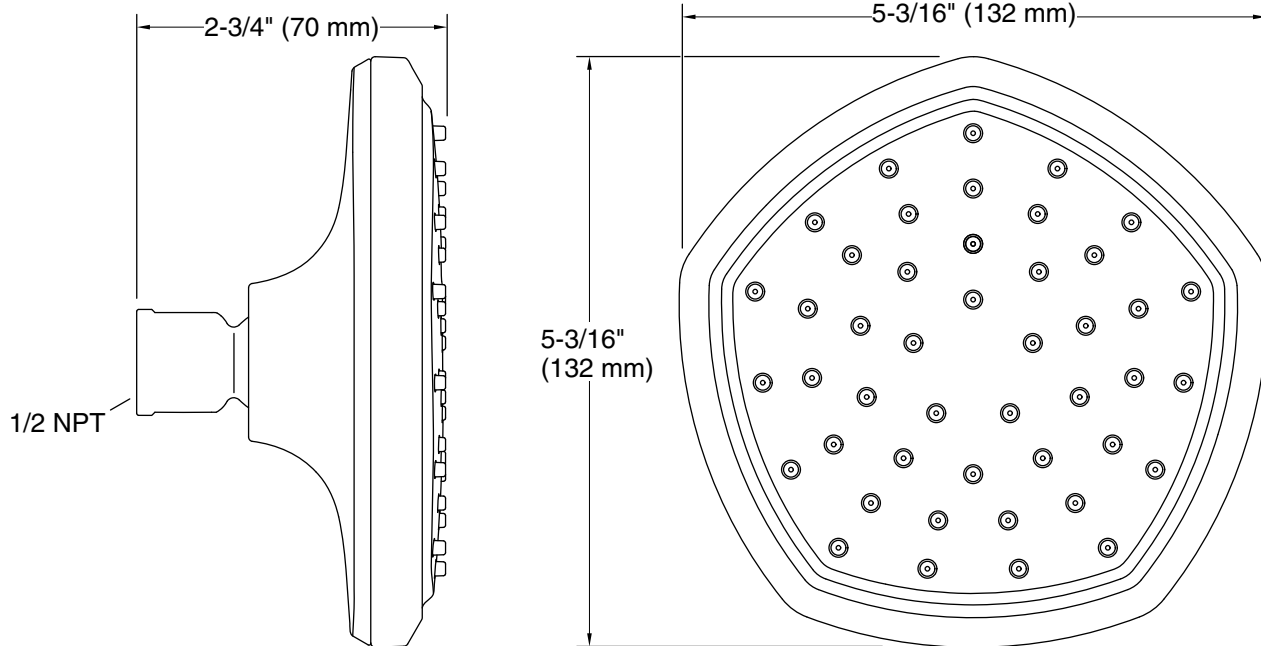

Technical Information

All product dimensions are nominal.

Handshower:

Rated maximum flow: 0 gal/min (0 l/min)

Showerhead/Body Spray:

Rated maximum flow: 2.5 gal/min (9.5 l/min)

Notes

For use with automatic compensating valves rated at 2.5 gal/min (9.5 l/min) or less.

Install this product according to the installation instructions.