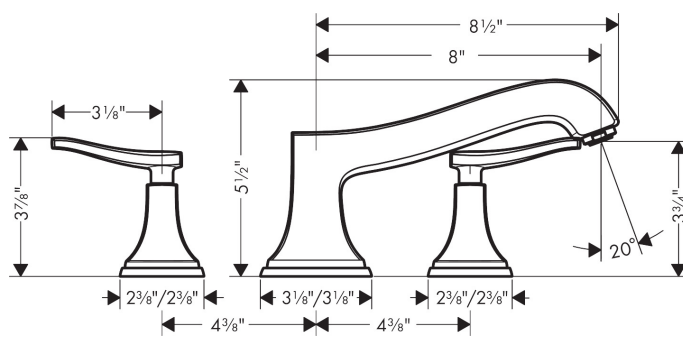

Brand hansgrohe  
 Art. Name **Metropol Classic** 3-Hole Roman Tub Set Trim with Lever Handles  
 Art. Nr. 31428831  
 Surface polished nickel  
 Pos. 1

## Product Picture

## Drawing

## Features

- Flow: 5.81 GPM (22 L/Min)
- 90° ceramic valves