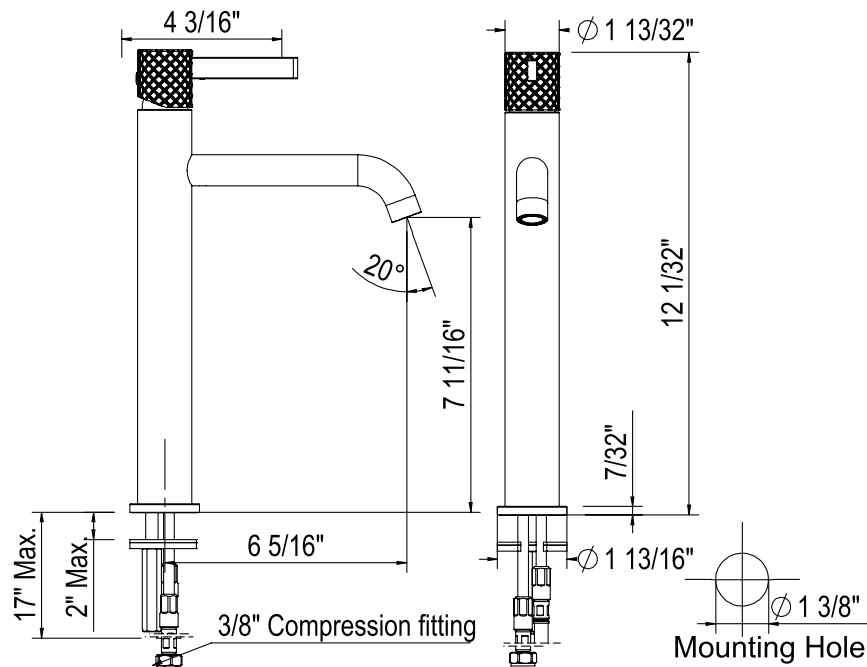

For warranty or additional information, contact:

U.S.A.
houseofrohl.com/support
1-800-777-9762

QUEBEC / MARITIMES / WESTERN CANADA
QUÉBEC / MARITIMES / OUEST CANADIEN
QUEBEC / MARITIMOS / CANADA OCCIDENTAL
houseofrohl.ca/support
1-866-473-8442

ONTARIO
houseofrohl.ca/support
1-800-287-5354