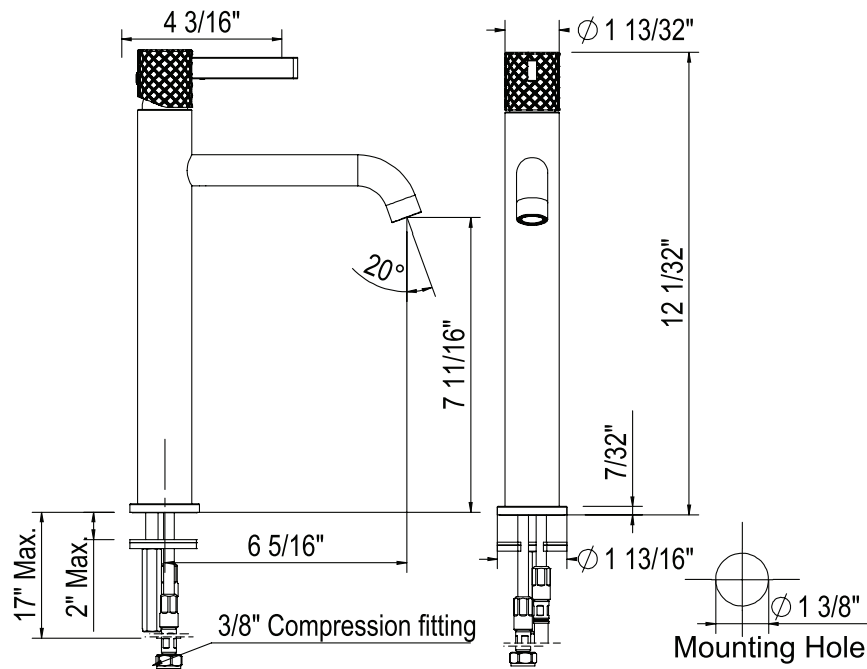

For warranty or additional information, contact:

U.S.A.
houseofrohl.com/support
1-800-777-9762

QUEBEC / MARITIMES / WESTERN CANADA
QUÉBEC / MARITIMES / OUEST CANADIEN
QUEBEC / MARITIMOS / CANADA OCCIDENTAL
houseofrohl.ca/support
1-866-473-8442

ONTARIO
houseofrohl.ca/support
1-800-287-5354