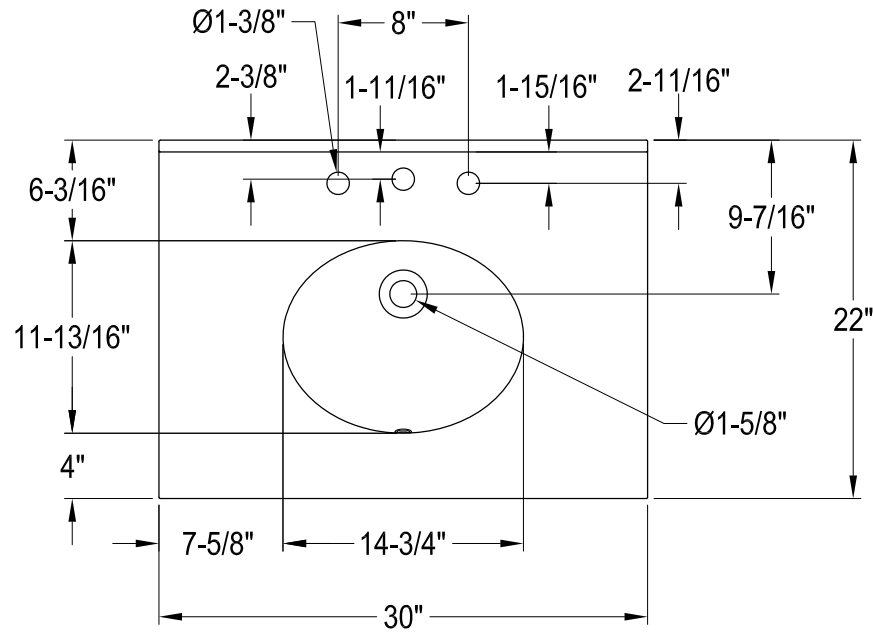

KVPK30KAB0,1,5,6,7,8

30" Console Sink with Acrylic Legs & Shelf

VXHSB21180,1,5,6,7,8