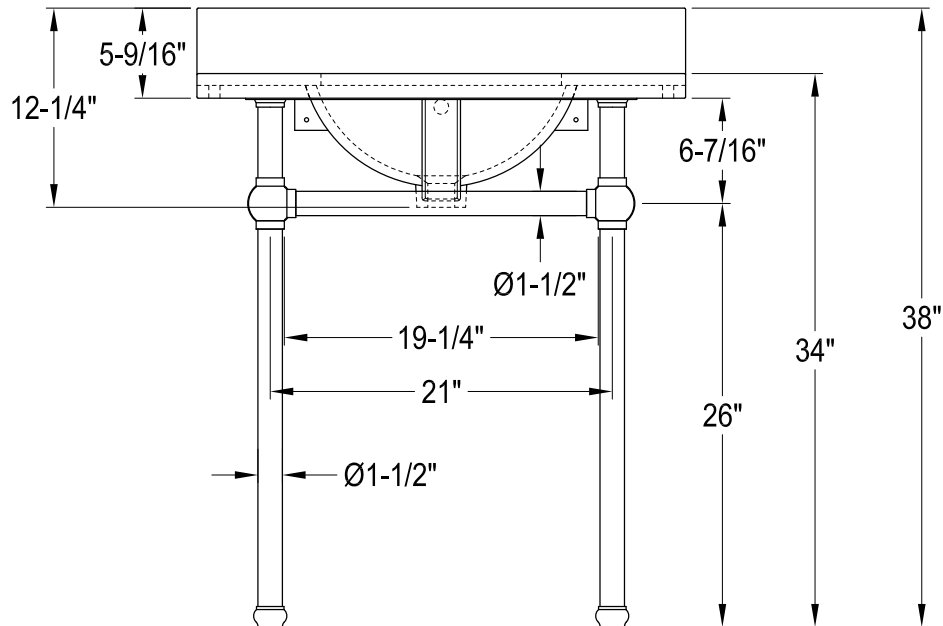

KVPK30KAB0,1,5,6,7,8

30" Console Sink with Acrylic Legs & Shelf

VXHSB21180,1,5,6,7,8