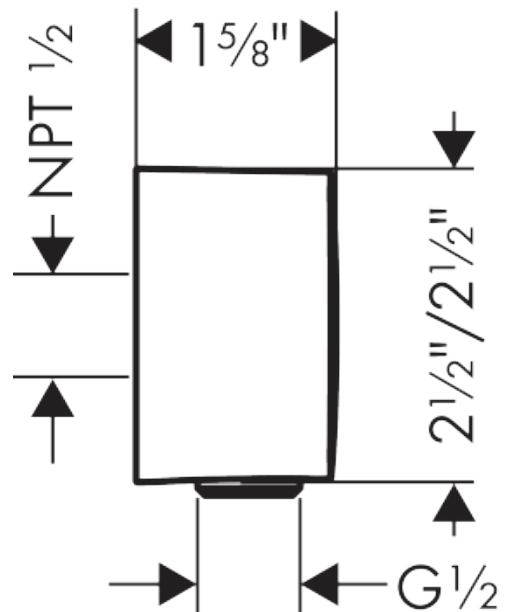

AXOR ShowerSolutions
Wall Outlet SoftCube with Check Valves
Finishes : **chrome**   Part no. : **36731001**

Description

Features

- for all 1/2" hoses
- 1/2" NPT
- installation: wall

Product image

Scale drawing