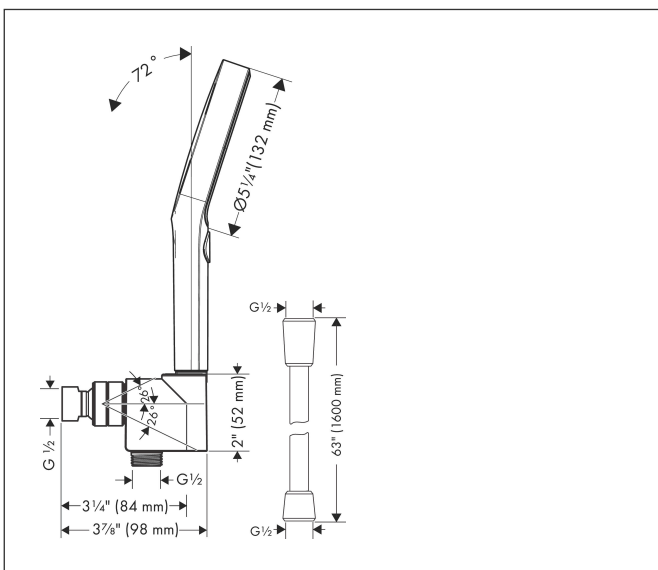

Brand hansgrohe
 Art. Name **Rainfinity** Handshower Set 130 3-Jet PowderRain, 1.75 GPM
 Art. Nr. 26914671
 Surface matte black
 Pos. 1

Product Picture

Drawing

Features

- Consists of: Handshower, Handshower holder, Handshower hose
- integrated support function
- Spray modes: PowderRain, Intense PowderRain, Intense Turbo
- Select button for comfortable alternation of spray modes
- Flow: 1.75 GPM (6.6 L/Min)
- Pivot connector prevents hose from tangling
- wall supports of metal
- rinseable screen seal