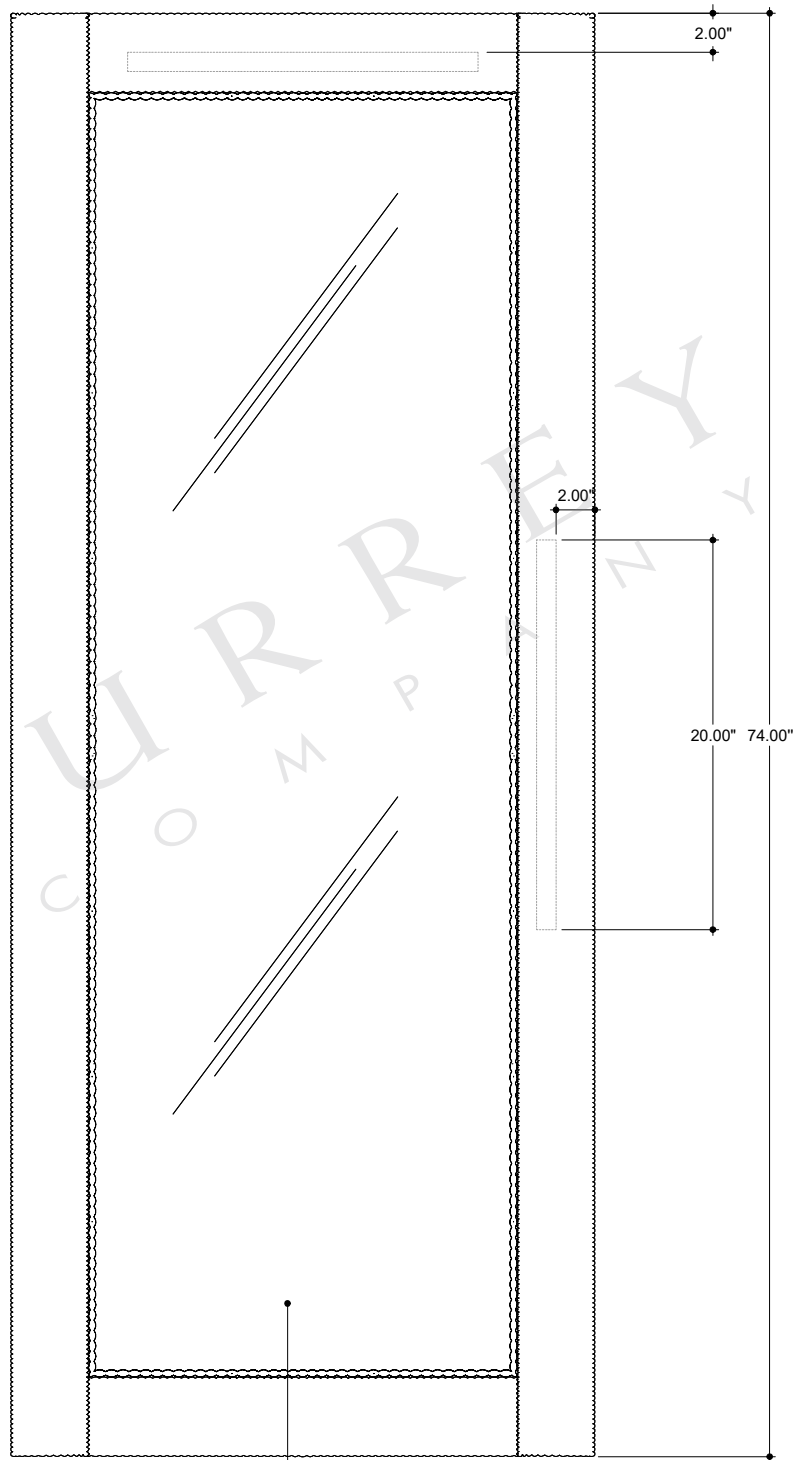

TOP VIEW

FRONT VIEW

MIRROR 66.00" x 21.75"

CURREY & COMPANY