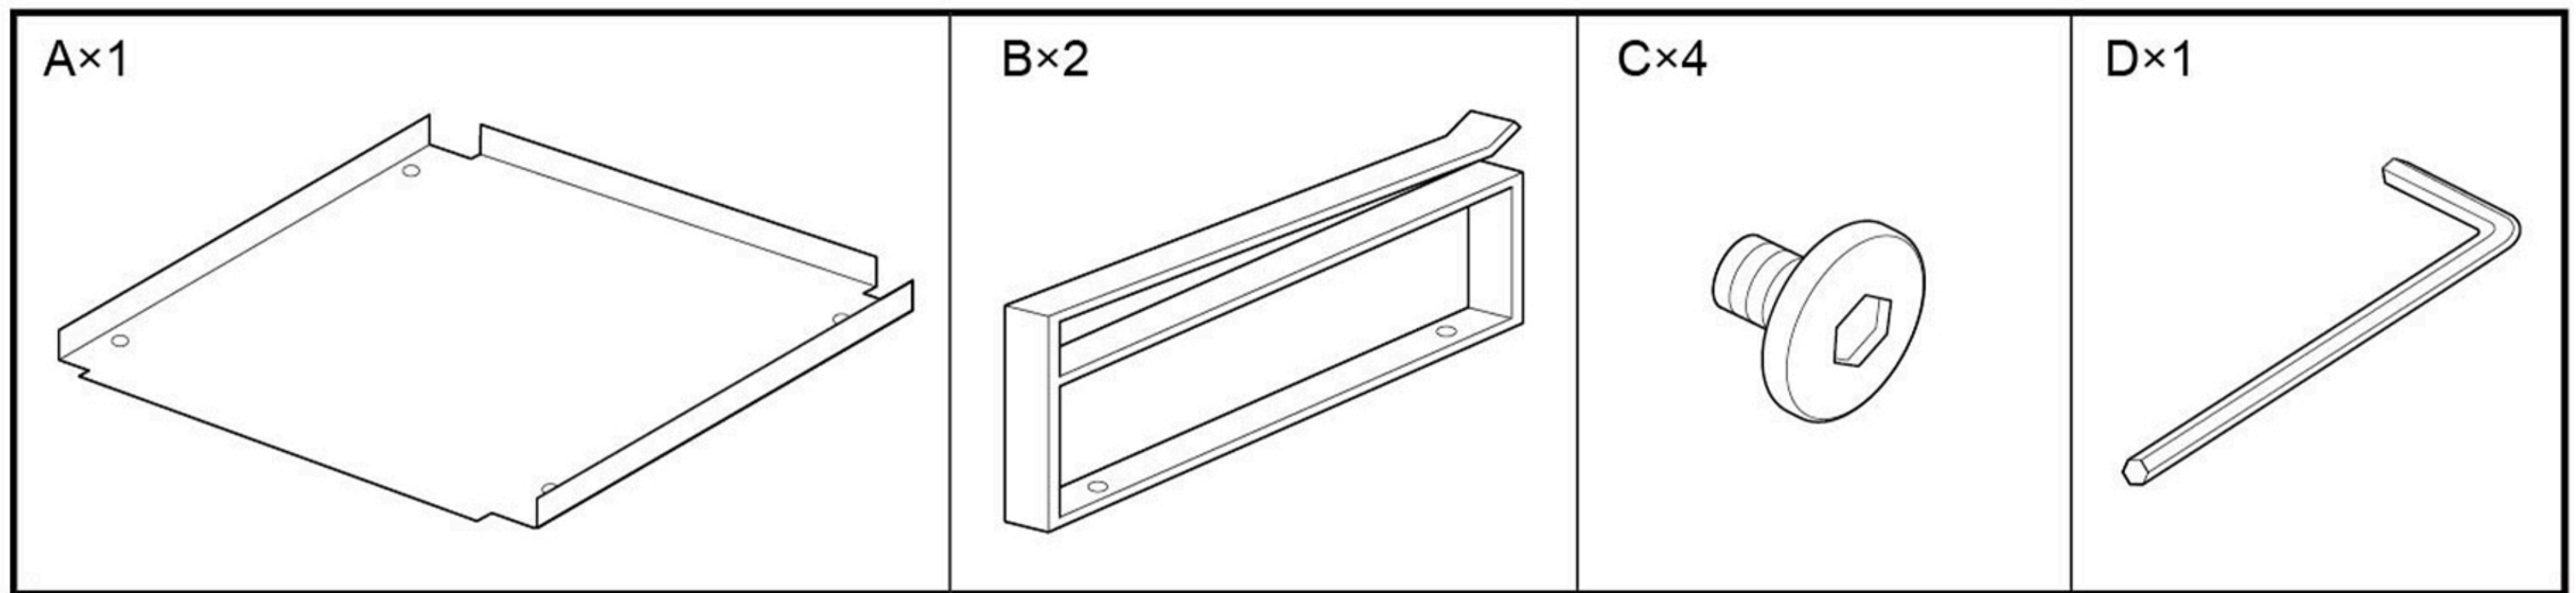

UNDER SHELF OF THE STORAGE RACK

ZK-005 E

Thank you for purchasing this product. Please read the instructions carefully before use to ensure safe and satisfactory operation of this product.

Pack contents

Please check you have all the parts before beginning assembly.

Fitting instructions

Assemble as per the diagram below.

WARNING!

Max loading weight 2kg

The fittings pack contains small items which should be kept away from young children.

Care and maintenance

Wipe clean with a soft, damp cloth. Do not use scourers or cleaning agents containing abrasives. (such as powder cleaners), as this will damage the surface finishes.