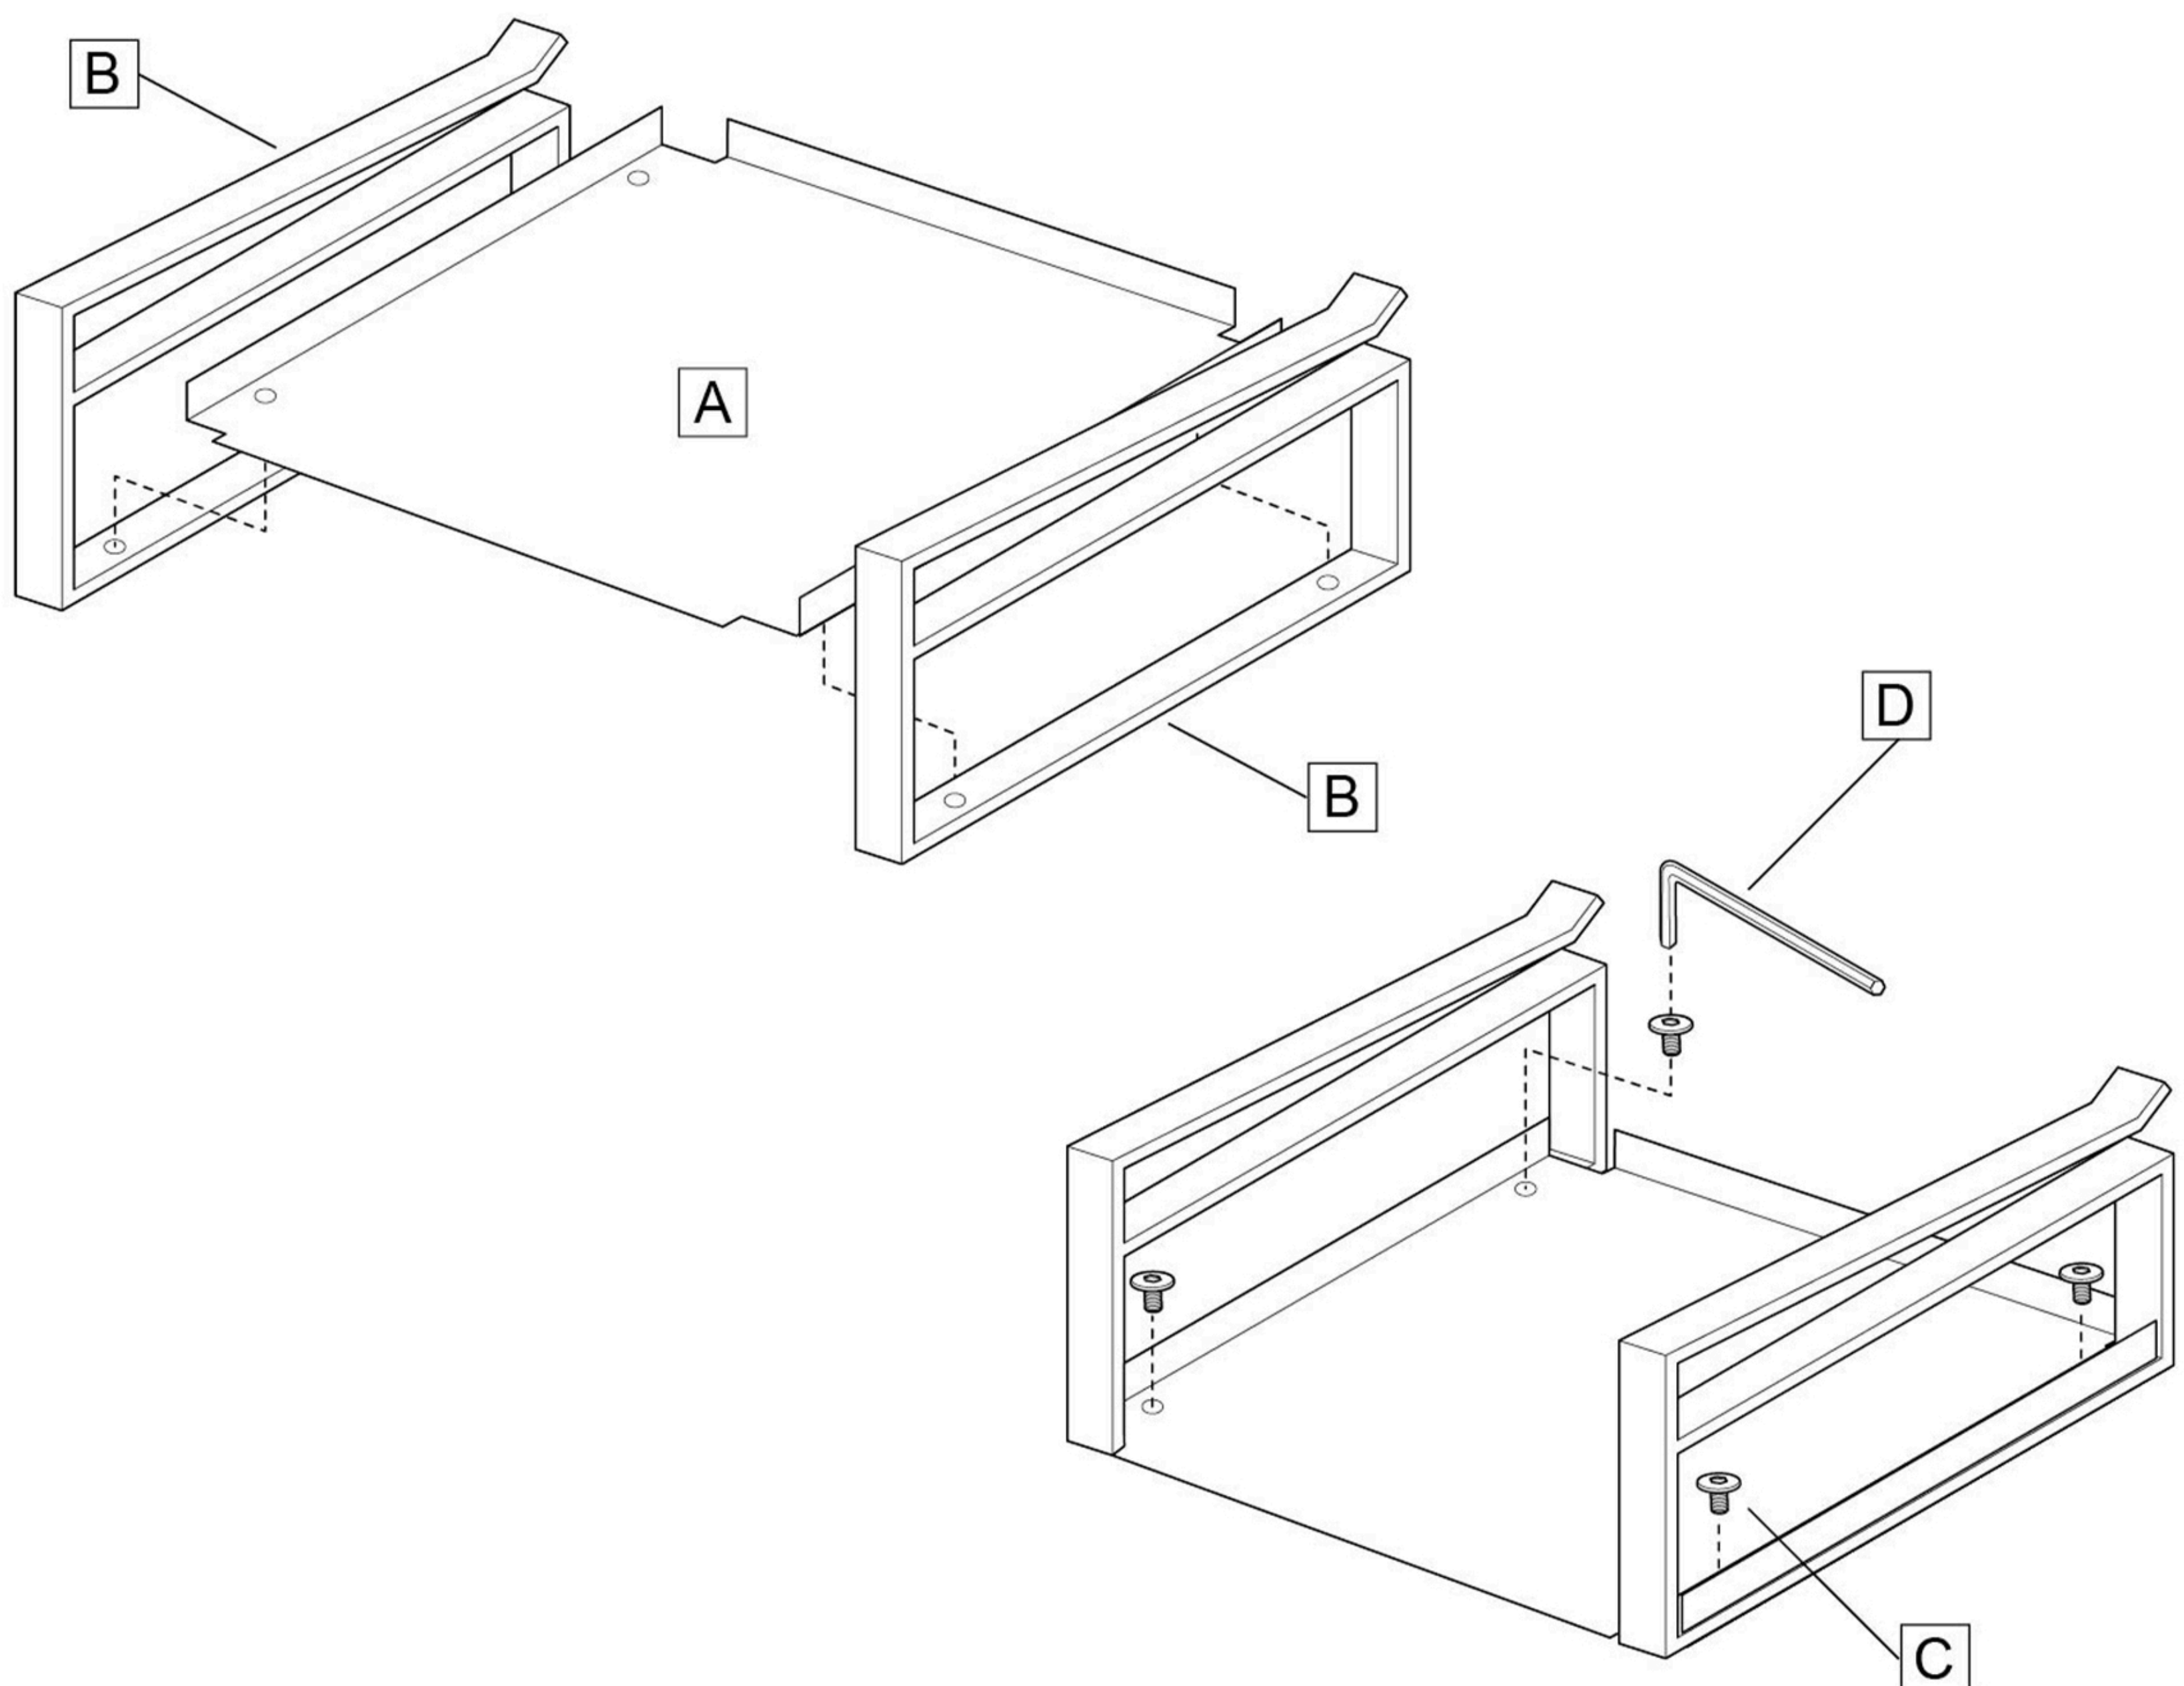

UNDER SHELF OF THE STORAGE RACK

ZK-005 E

Thank you for purchasing this product. Please read the instructions carefully before use to ensure safe and satisfactory operation of this product.

Pack contents

Please check you have all the parts before beginning assembly.

Fitting instructions

Assemble as per the diagram below.

WARNING!

Max loading weight 2kg

The fittings pack contains small items which should be kept away from young children.

Care and maintenance

Wipe clean with a soft, damp cloth. Do not use scourers or cleaning agents containing abrasives. (such as powder cleaners), as this will damage the surface finishes.