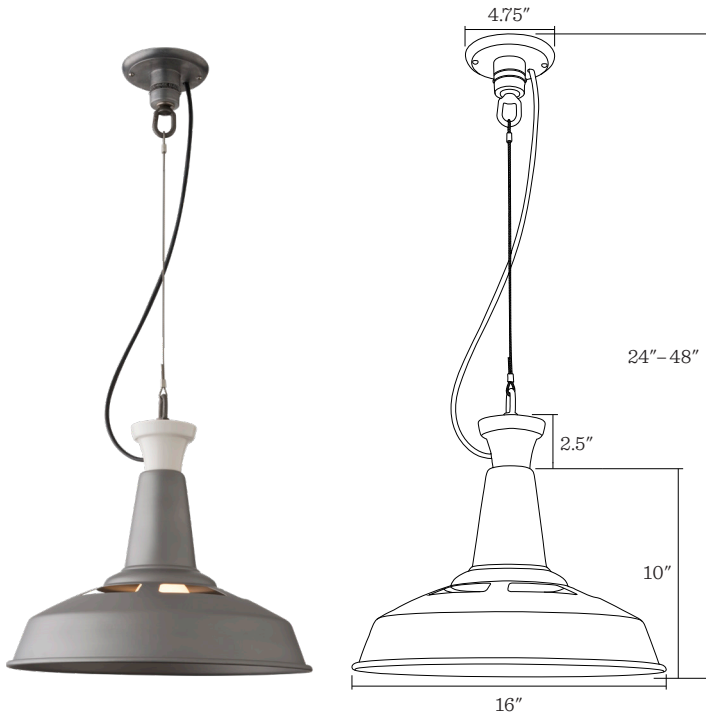

Factory Light 5 Cable Pendant

Shown in Clear Coated Steel, White insulator and Black Vinyl cord at 30°

Application: Pendant Fixture

Product origin: USA

UL listed: 

Wattage:

Incandescent, Medium Base Socket
Max wattage: 150W

Voltage: 120/220V

Dimensions:

Choice of Length: 24"– 48"; Extended length available at additional cost

Canopy Width: 4.75"

Insulator Length: 2.5"

Shade Height: 10"

Shade Diameter: 16"

Shade Finish: BK, ST or WT

Insulator Color: BK or WT

Cord Options: WV, BV, or HT

Details:

- Damp rated
- Includes shade
- Black and White shades feature a white interior
- Clear Coated Steel shade features a clear coated steel interior
- Raw aluminum canopy with oiled steel support cable
- Additional options include Galvanized Cage and Black Cage
- Additional integrated LED option available
- Cage options adds 3.25" in overall length
- Fixture length includes 10" tall shade and 2.5" tall porcelain insulator
- This item is made-to-order and non-returnable