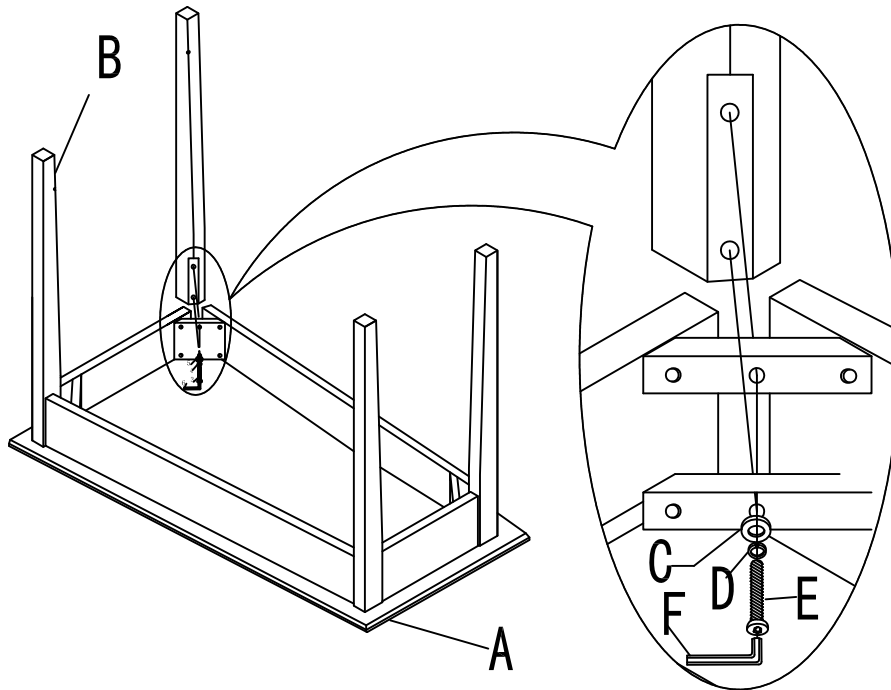

Thank you for purchasing Leick Furniture products.
Contact customer service for comments or concerns.

Sheboygan, WI

920-451-4060

info@leickfurnituresince1910.com

www.leickfurnituresince1910.com

Assembly Instructions, #10074 Compact Wedge Table

A: Top Assembly	
B: (4) Legs	
C: (8) Flat washers	
D: (8) Lock Washers	
E: (8) Bolts	
F: Allen Wrench	
G: Shelf	
H: (4) Shelf Supports	

Step 1

Place the top assembly upside down. Fasten the legs with (8) bolts, flat washers and lock washers. Do not tighten yet.

Step 2

Place the table right side up and put the shelf on shelf supports.