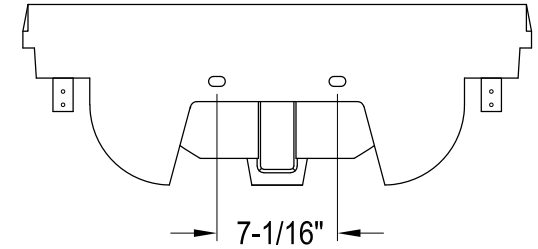

KVPB30229W80,1,2,6,7,8

30" Console Sink with Stainless Steel Legs

Sink Back View