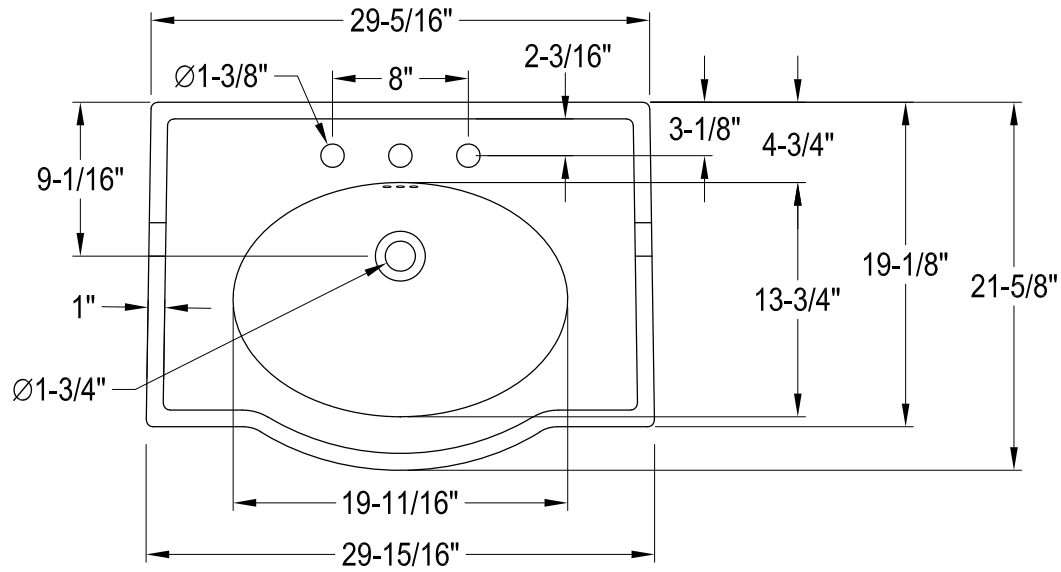

KVPB30229W80,1,2,6,7,8

30" Console Sink with Stainless Steel Legs

Sink Back View