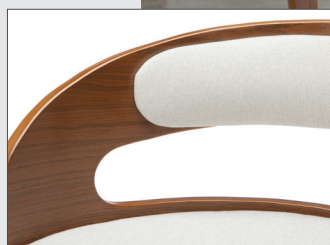

161-WF30C

Wood and Fabric Swivel Bar Stool

ofm

Low Back Bentwood Frame

Features a rich Walnut finish

1.5" Seat Cushion

For extra comfort

360-degree Swivel

Allows for unrestricted 360-degree movement

- Mid century modern swivel seat stool
- Curved seat back with fabric cushion on the inside
- Waterfall solid wood legs with a Walnut finish
- Round shaped chrome footrest
- Easy installation
- Plastic floor protectors prevent surface scratches and marks
- Backed by our 5 Year Limited Warranty

Shown in Beige

Finishes

Navy

Beige

MODEL 161-WF30C

Overall Width 16.54"

Overall Height 37.80"

Overall Depth 20"