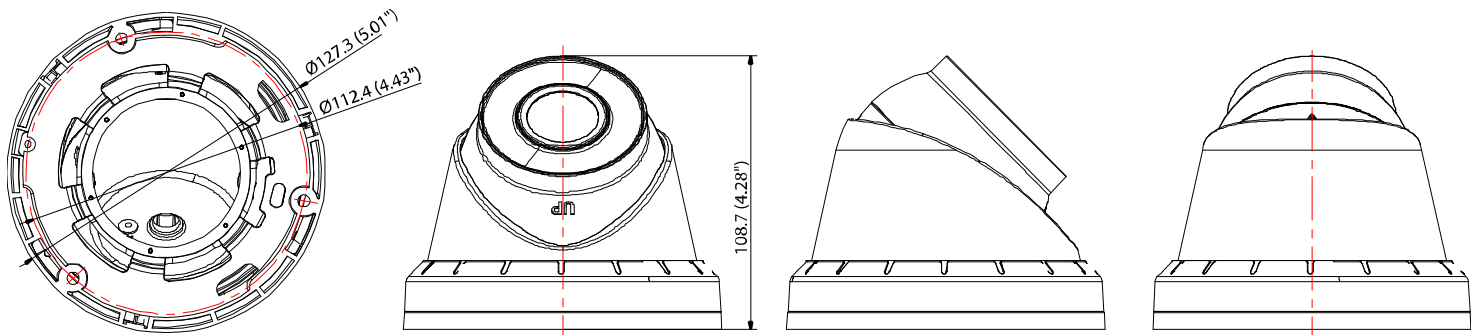

Dimensions

Unit: mm (inch)