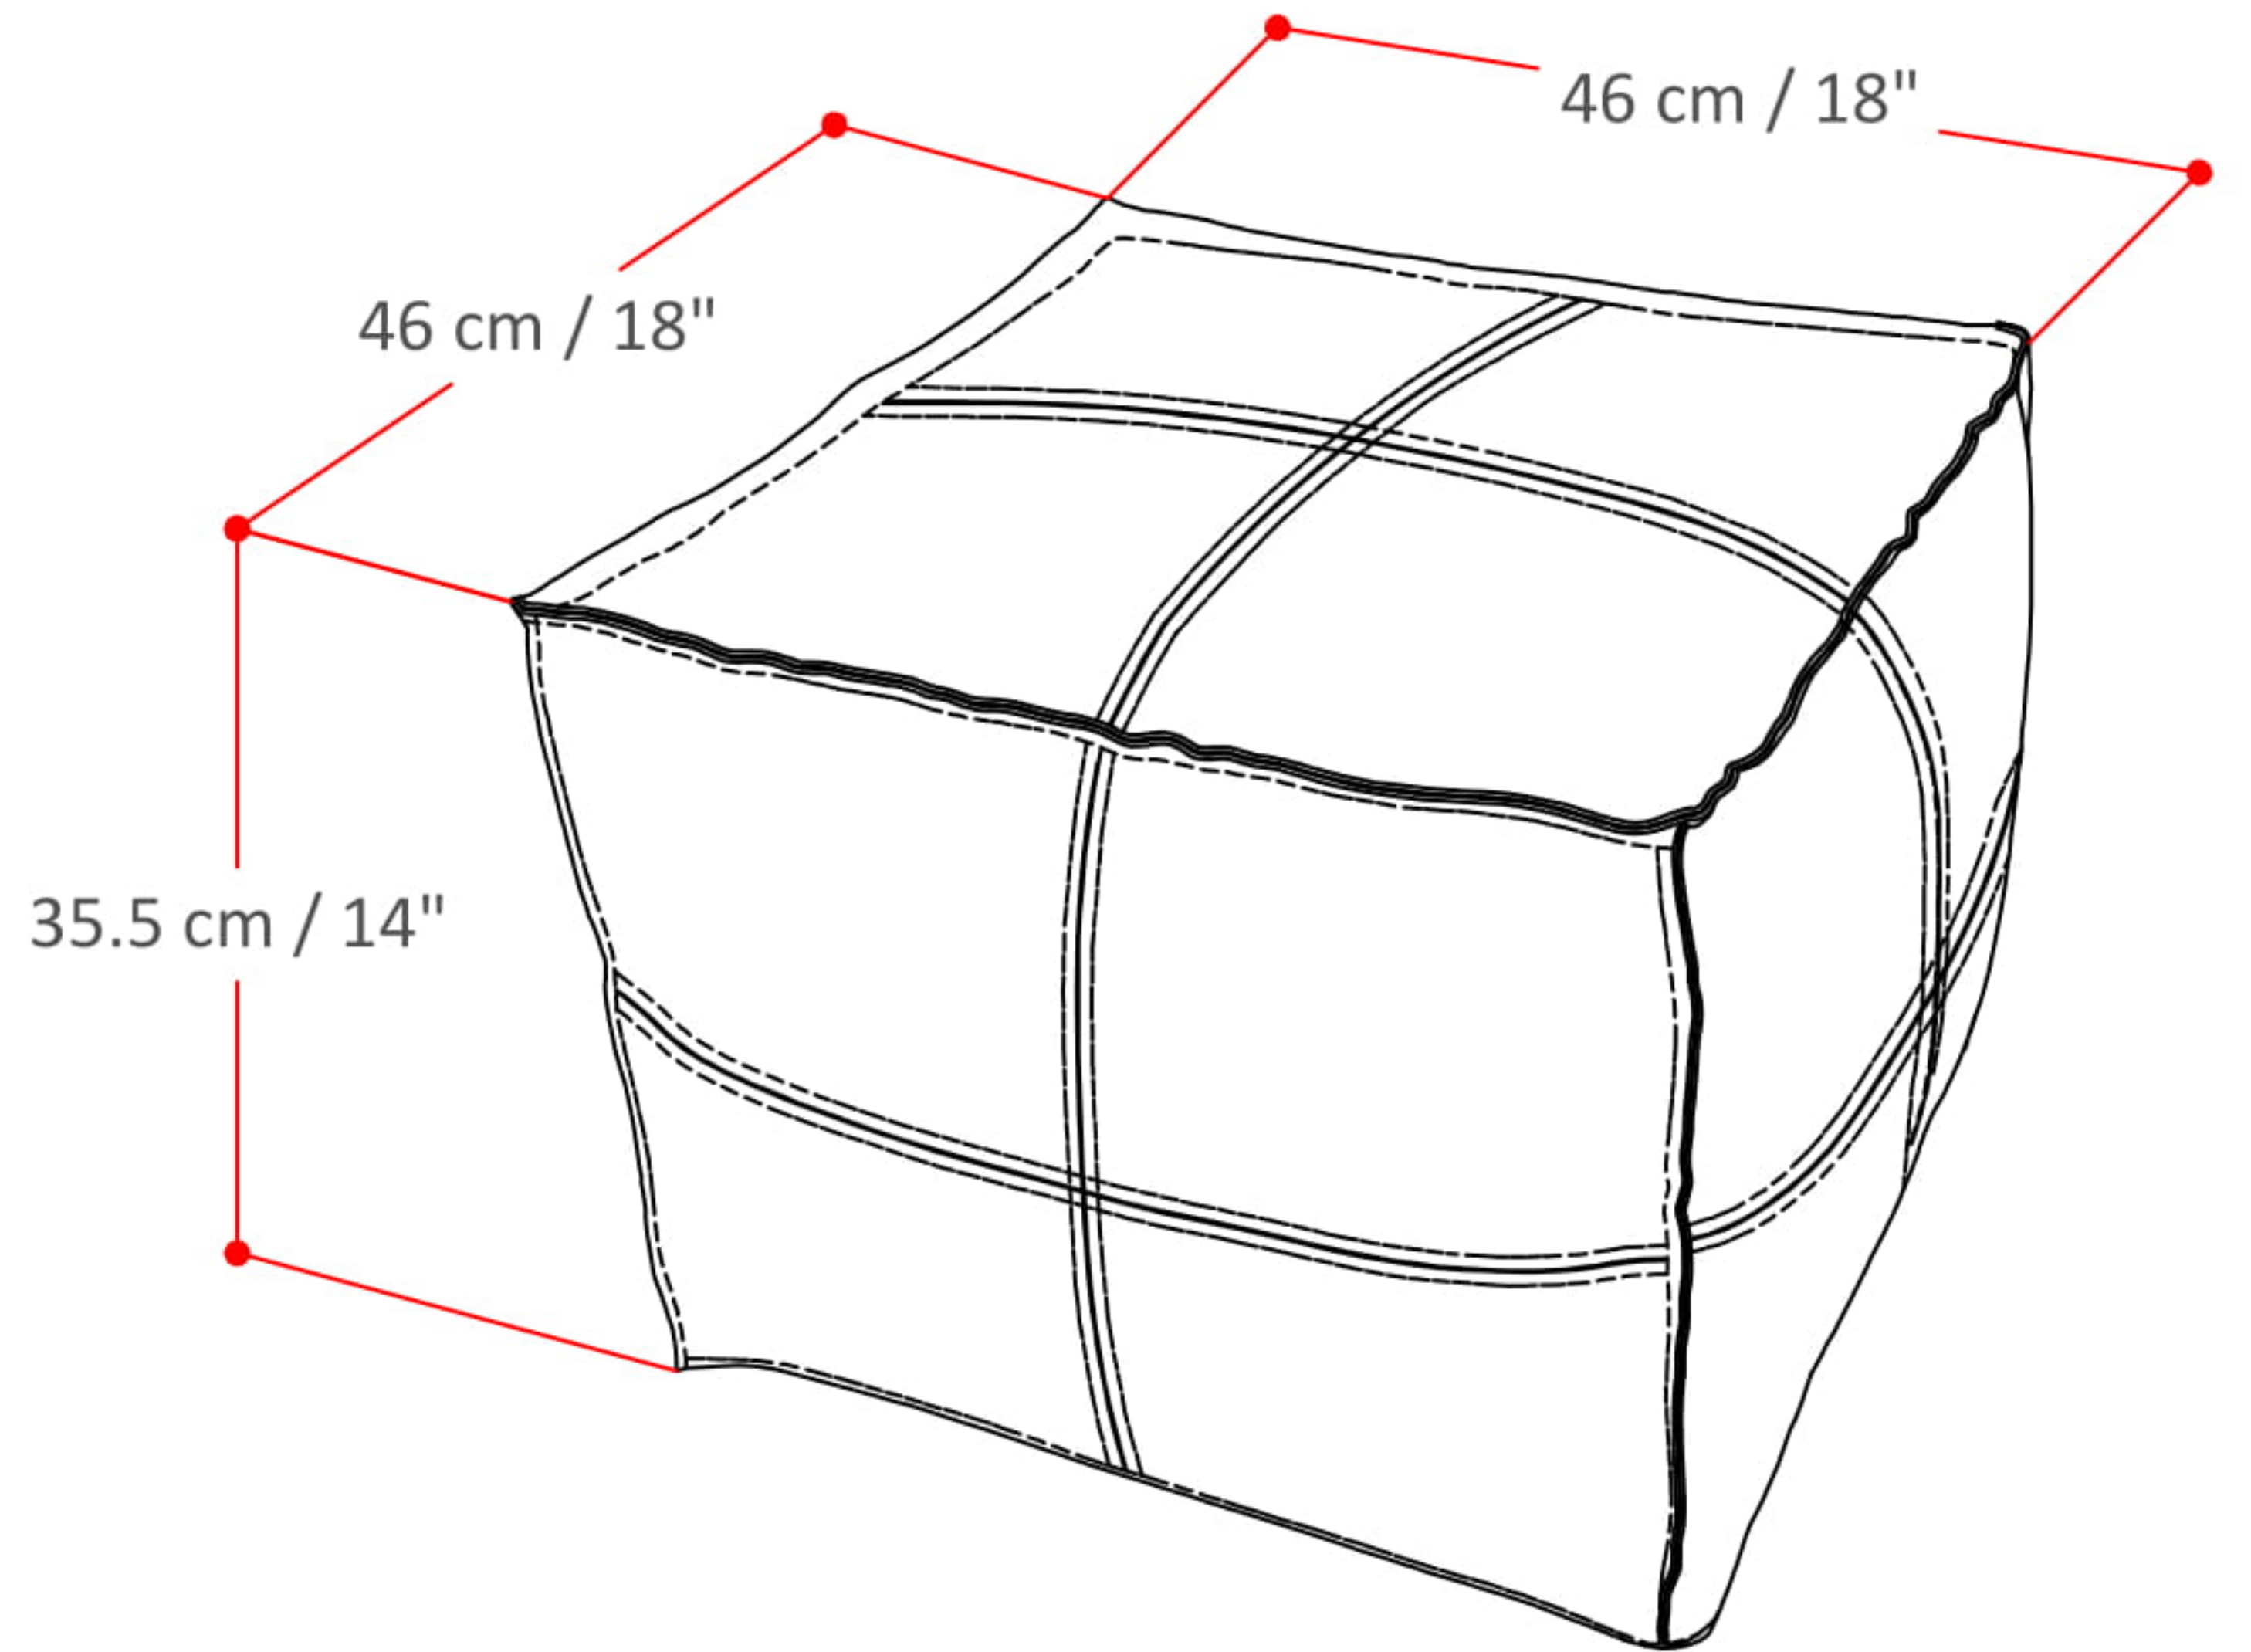

# TREMBLAY SQUARE POUF

Net Weight- 4.4 ( lb )