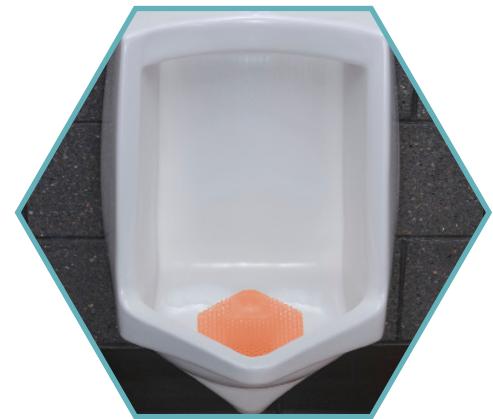

Watch it in action

Intensity ↑

Description	Item Code
● Herbal Mint	3WDS-F-010I060M-05
○ Honeysuckle	3WDS-F-010I060M-03
● Kiwi Grapefruit	3WDS-F-010I060M-09
● Fabulous	3WDS-F-010I060M-11
● Summer Sunshine	3WDS-F-010I060M-25
● Spiced Apple	3WDS-F-010I060M-01
● Ocean Mist	3WDS-F-010I060M-08
● Cotton Blossom	3WDS-F-010I060M-06
● Mango	3WDS-F-010I060M-04
● Citrus	3WDS-F-010I060M-10
● Midnight Coast	3WDS-F-010I060M-56
● Coastal	3WDS-F-010I060M-13
● Cucumber Melon	3WDS-F-010I060M-02