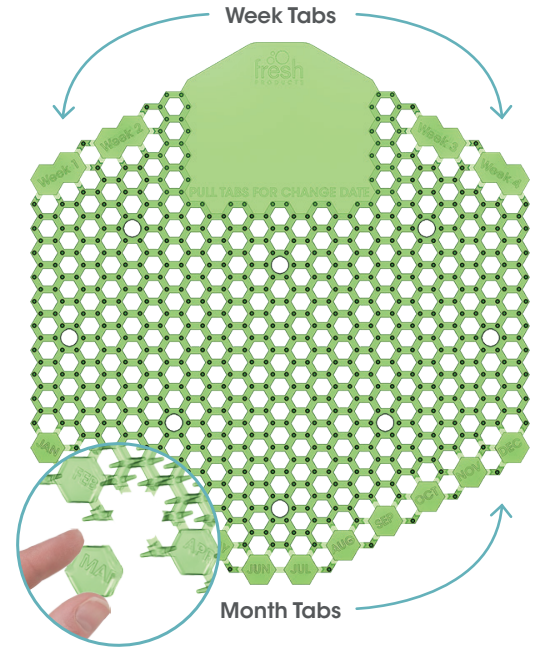

# Wave 3D

The #1 selling urinal screen in the world

**Often imitated but never duplicated, the Wave 3Ds effective patented design keeps restrooms cleaner and smelling fresh.**

## Error-free installation

Reduces splash on either side keeping urine off the floor for less cleaning.

## Replacement Reminder System

Pull the week tab and month tab to show when to replace.