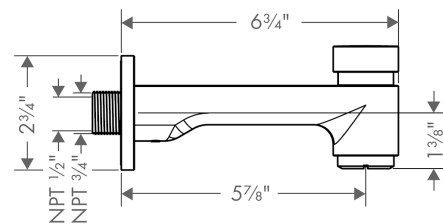

**Metris S**

**Tub Spout with Diverter**

Finishes : **chrome** Part no. : **14414001**

**Description**

**Features**

- Solid brass
- Includes: 1/2" female and 3/4" male adaptor

**Item details**

List Price \$ 236.00

**Compliance**

**Product image**

**Scale drawing**

**Metris S**

**Tub Spout with Diverter**

Finishes : **chrome** Part no. : **14414001**

**Exploded drawing**

Year of production: >06/07

**Metris S**

**Tub Spout with Diverter**

Finishes : **chrome** Part no. : **14414001**

**Spare parts list**

Year of production: >06/07

Pos.	Description	Part no.	Price	PU
1	connecting thread	96472001	-	1
2	O-ring 16x2,5	98134000	-	1
3	hollow set screw M6x8	97810000	-	1