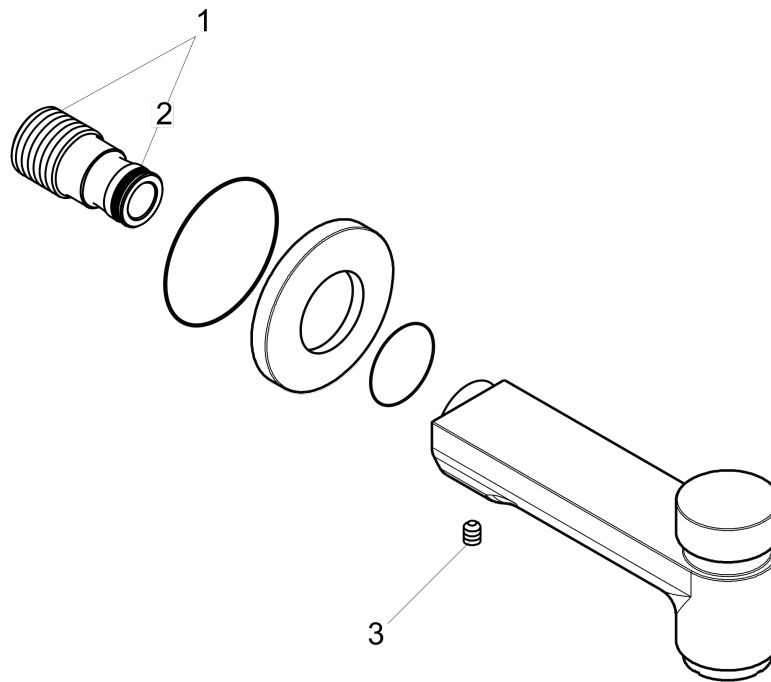

**Metris S**

**Tub Spout with Diverter**

Finishes : **chrome** Part no. : **14414001**

**Description**

**Features**

- Solid brass
- Includes: 1/2" female and 3/4" male adaptor

**Item details**

List Price \$ 236.00

**Compliance**

**Product image**

**Scale drawing**

**Metris S**

**Tub Spout with Diverter**

Finishes : **chrome** Part no. : **14414001**

**Exploded drawing**

Year of production: >06/07

**Metris S**

**Tub Spout with Diverter**

Finishes : **chrome** Part no. : **14414001**

**Spare parts list**

Year of production: >06/07

Pos.	Description	Part no.	Price	PU
1	connecting thread	96472001	-	1
2	O-ring 16x2,5	98134000	-	1
3	hollow set screw M6x8	97810000	-	1